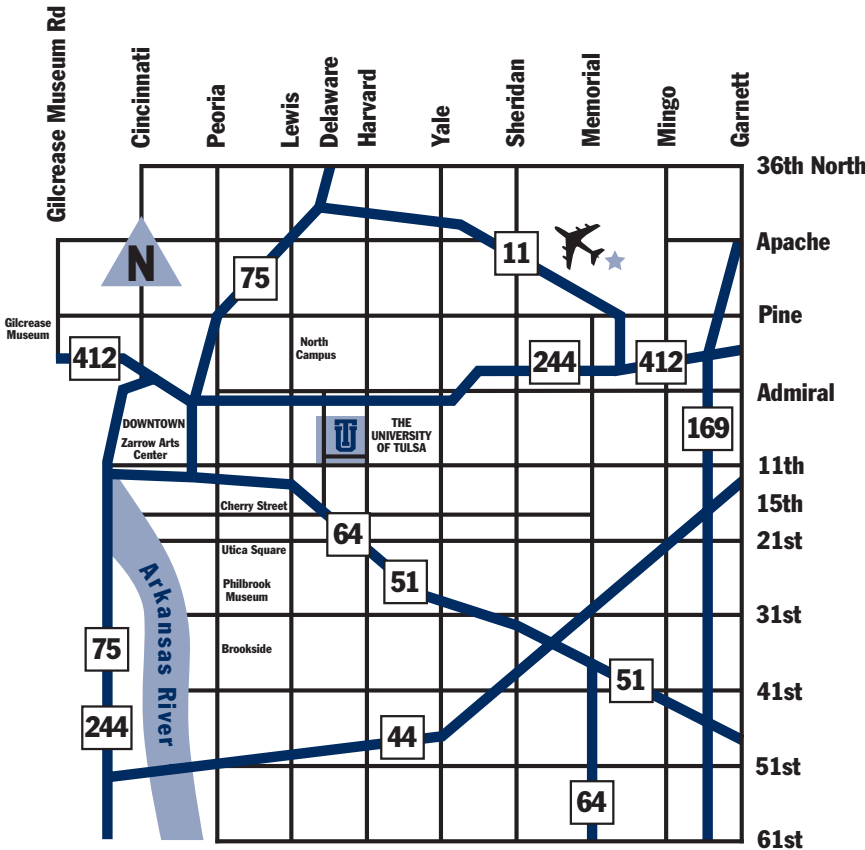

21. Kendall Hall
22. Keplinger Hall
23. Lorton Hall
24. Lorton Performance Center
25. Mabee Legal Information Center
26. Mary K. Chapman Center
27. McClure Hall
28. McFarlin Library
29. Music Annex
30. Oliphant Hall
31. Phillips Hall
32. Rayzor Hall
33. Rogers Fountain
34. Samson Plaza
35. Sharp Chapel
36. Sharp Plaza
37. Stephenson Hall
38. Tyrell Hall
39. University School
40. Westby Hall
41. Zink Hall

61. Mayo Village Student Activities Center
62. Norman Village Apartments & Clubhouse
63. Pi Kappa Alpha Fraternity
64. Seventh Street House
65. Sigma Chi Fraternity
66. University Square Apartments - South
67. University Square Apartments - West

# DIRECTIONS TO TU

★ Free covered parking and airport shuttle.

## FROM THE AIRPORT:

- Take Interstate 244 to the Delaware Avenue exit.
- Turn south (left) onto Delaware Avenue.
- Go to 8th Street, by the Case Tennis Center, and turn east (left).
- Go two blocks. Turn north (left) onto Tucker Drive and circle around to access visitor parking in the Westby Lot, located north of Collins Hall.
- The Office of Admission is located on the first floor of Collins Hall. Use the 8th street entrance.
- To make arrangements for a campus visit, please call 1-800-331-3050 toll free, or (918) 631-2307 locally.