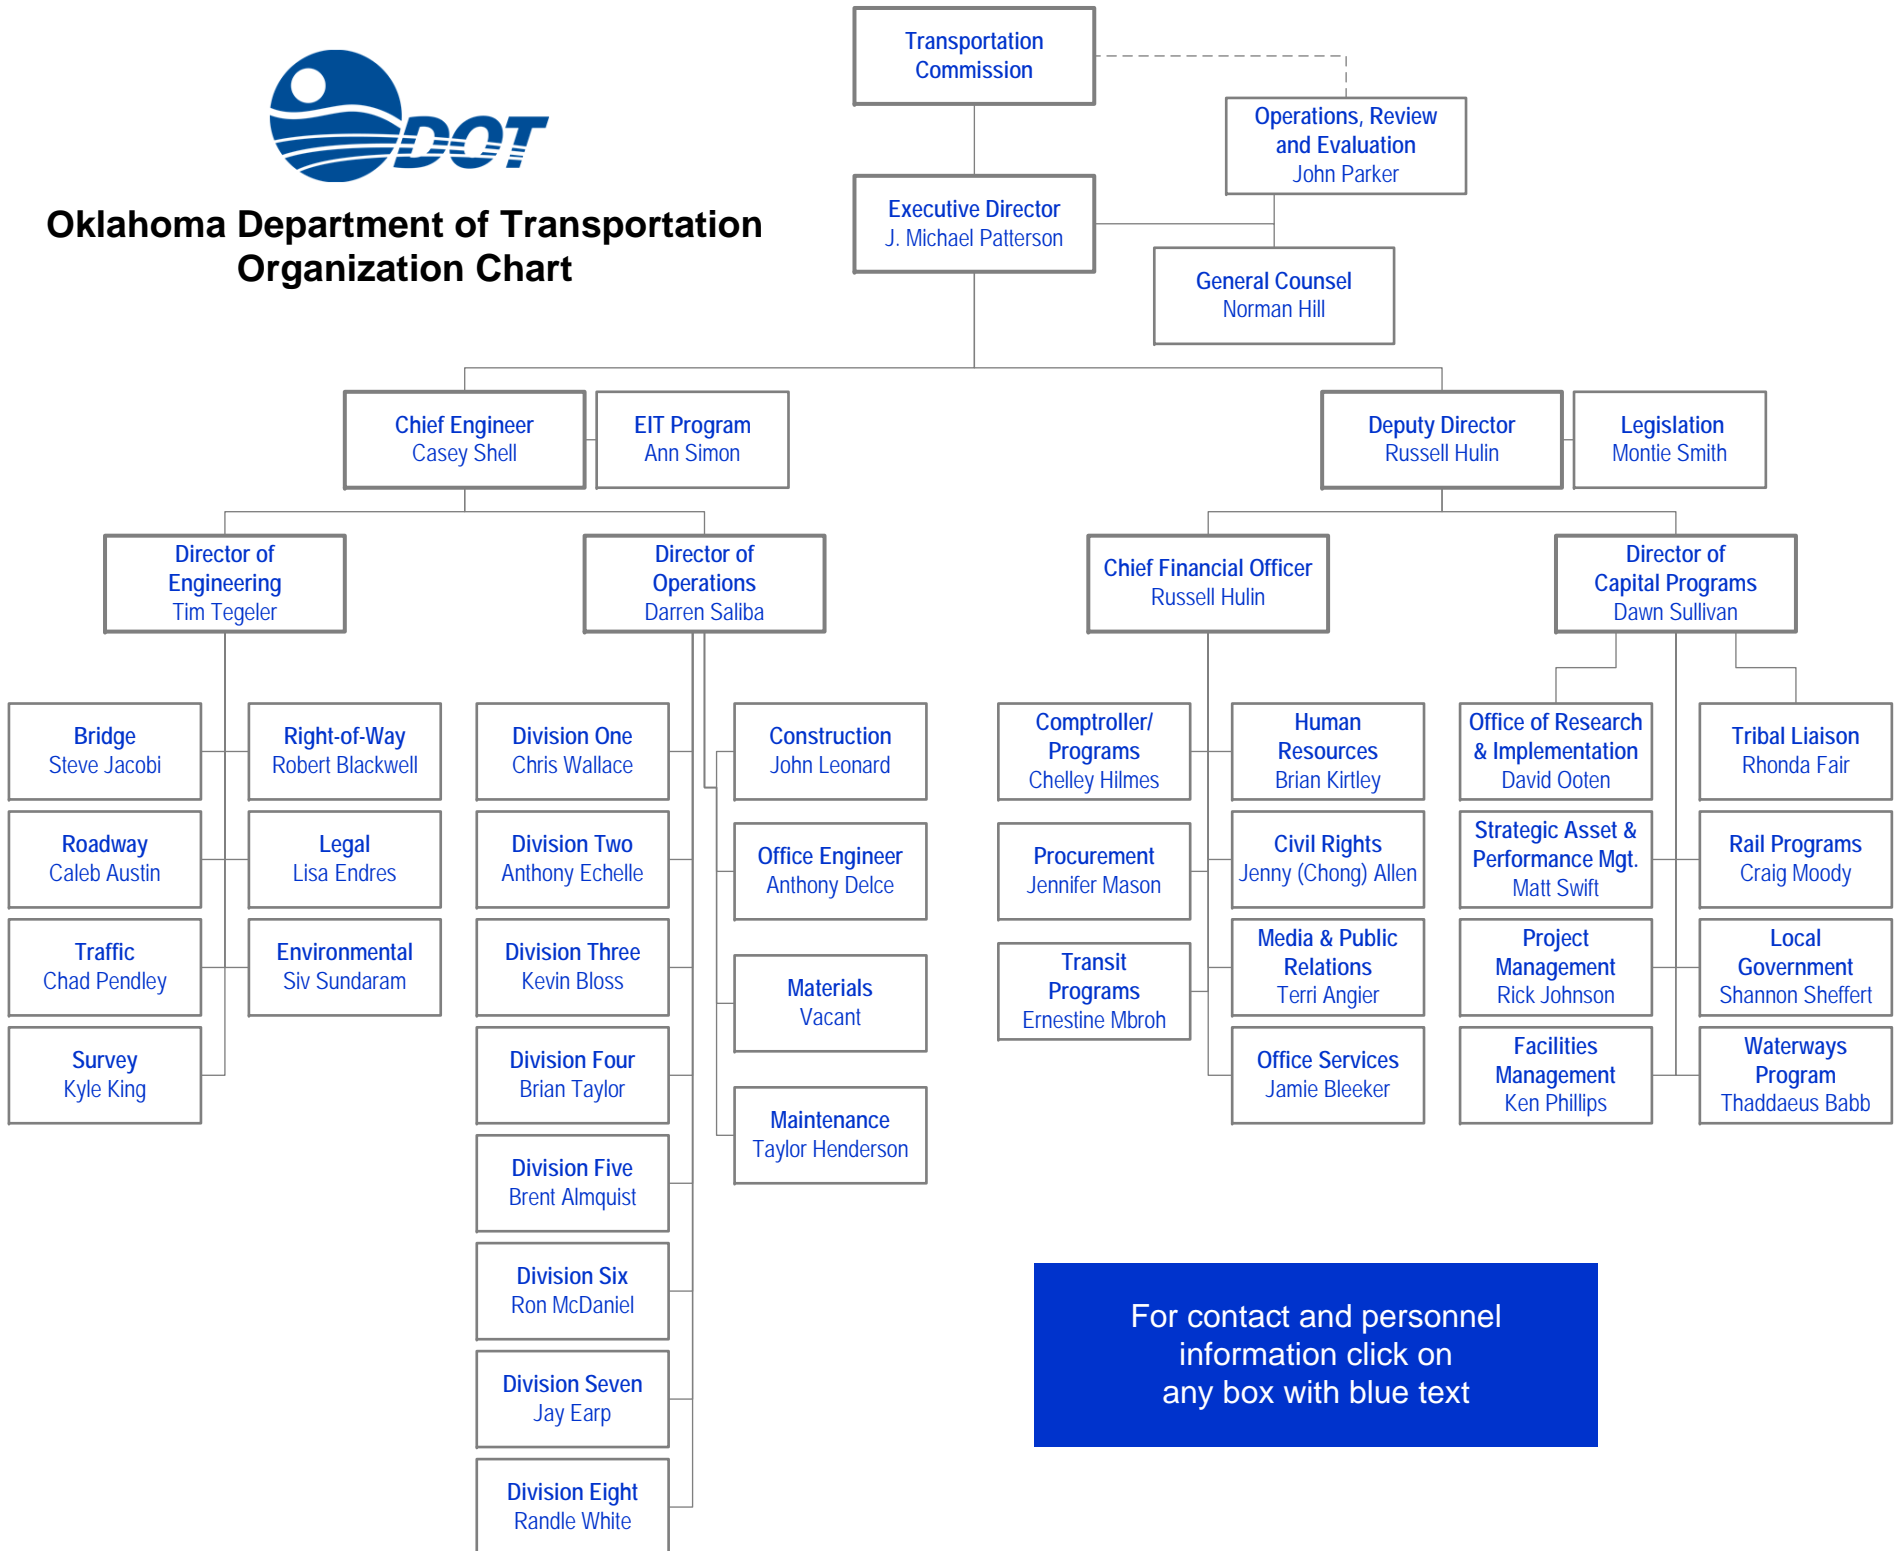

# Oklahoma Department of Transportation Organization Chart

For contact and personnel information click on any box with blue text