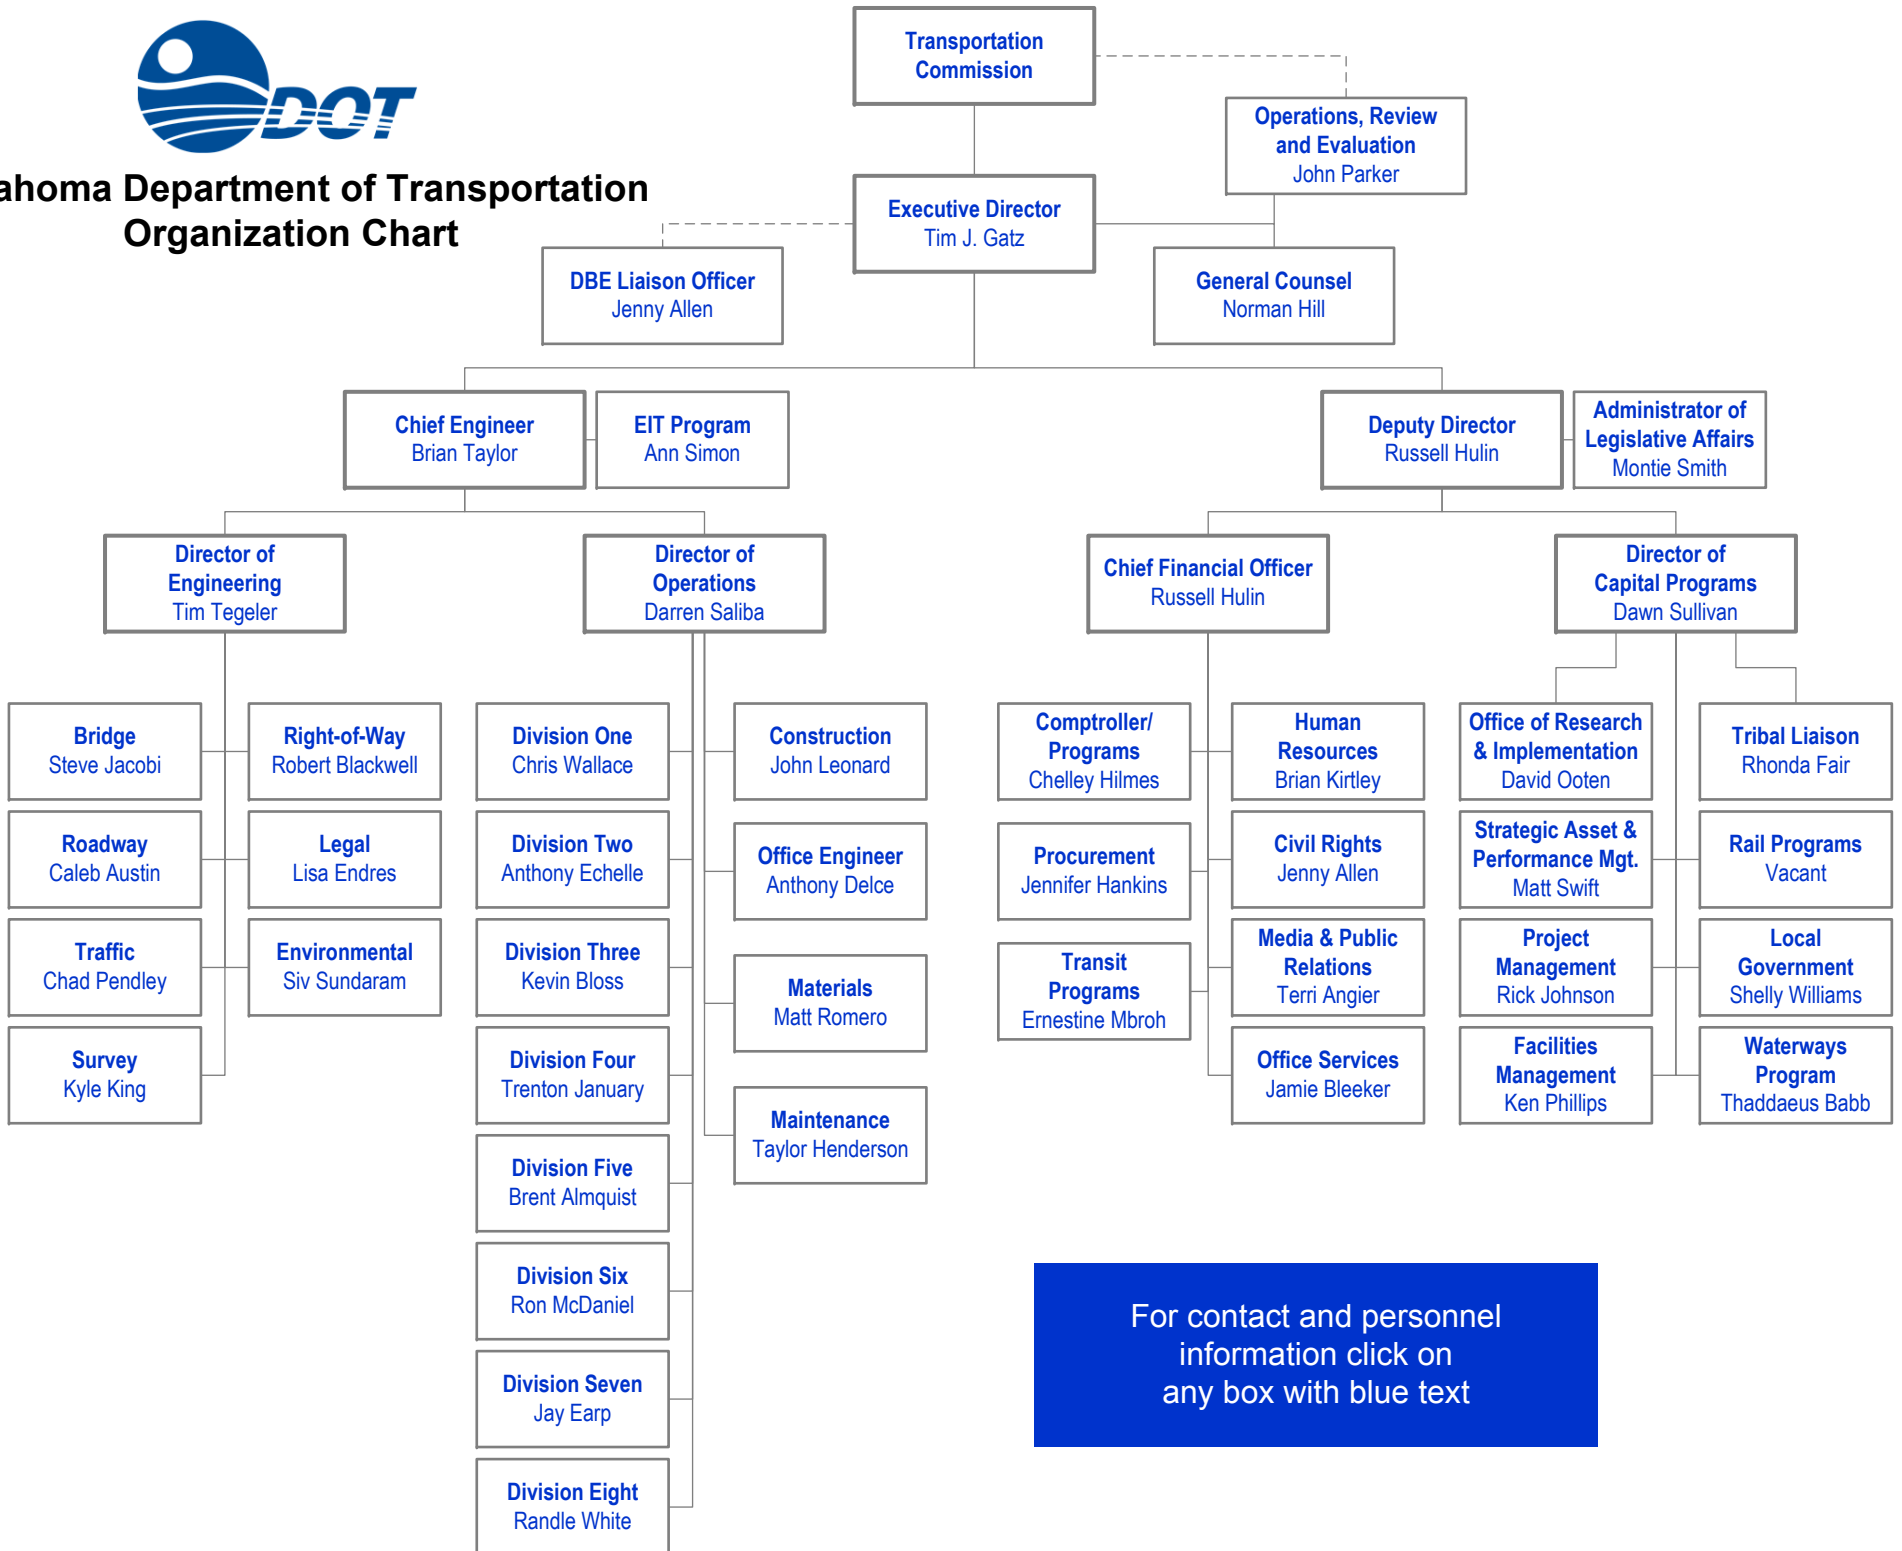

# Oklahoma Department of Transportation Organization Chart

For contact and personnel information click on any box with blue text