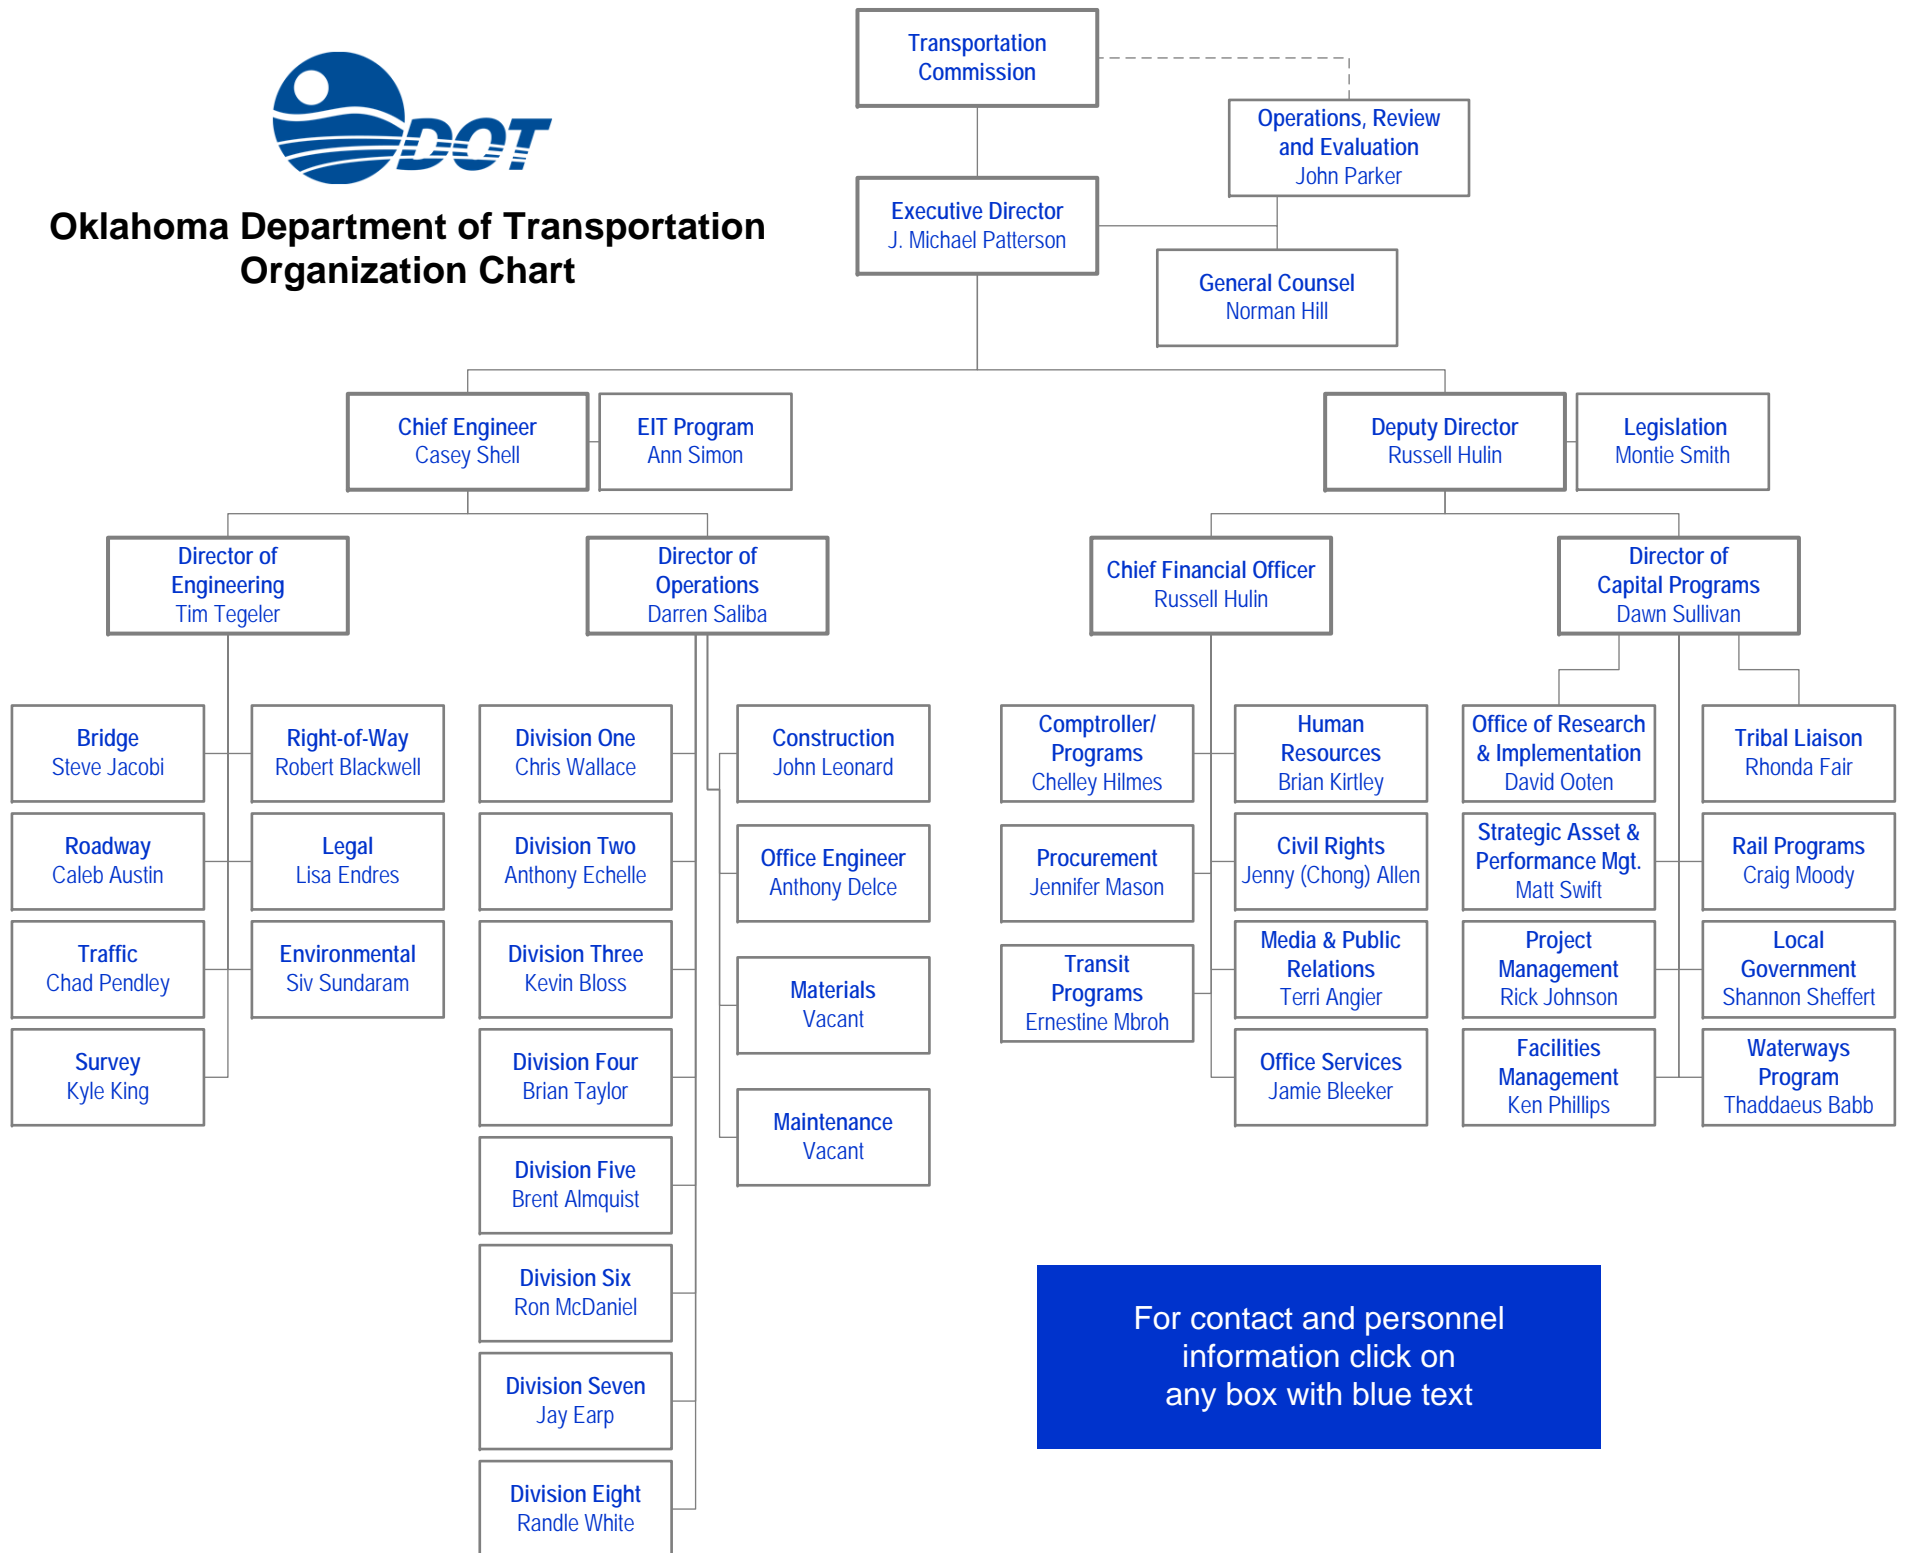

# Oklahoma Department of Transportation Organization Chart

For contact and personnel information click on any box with blue text