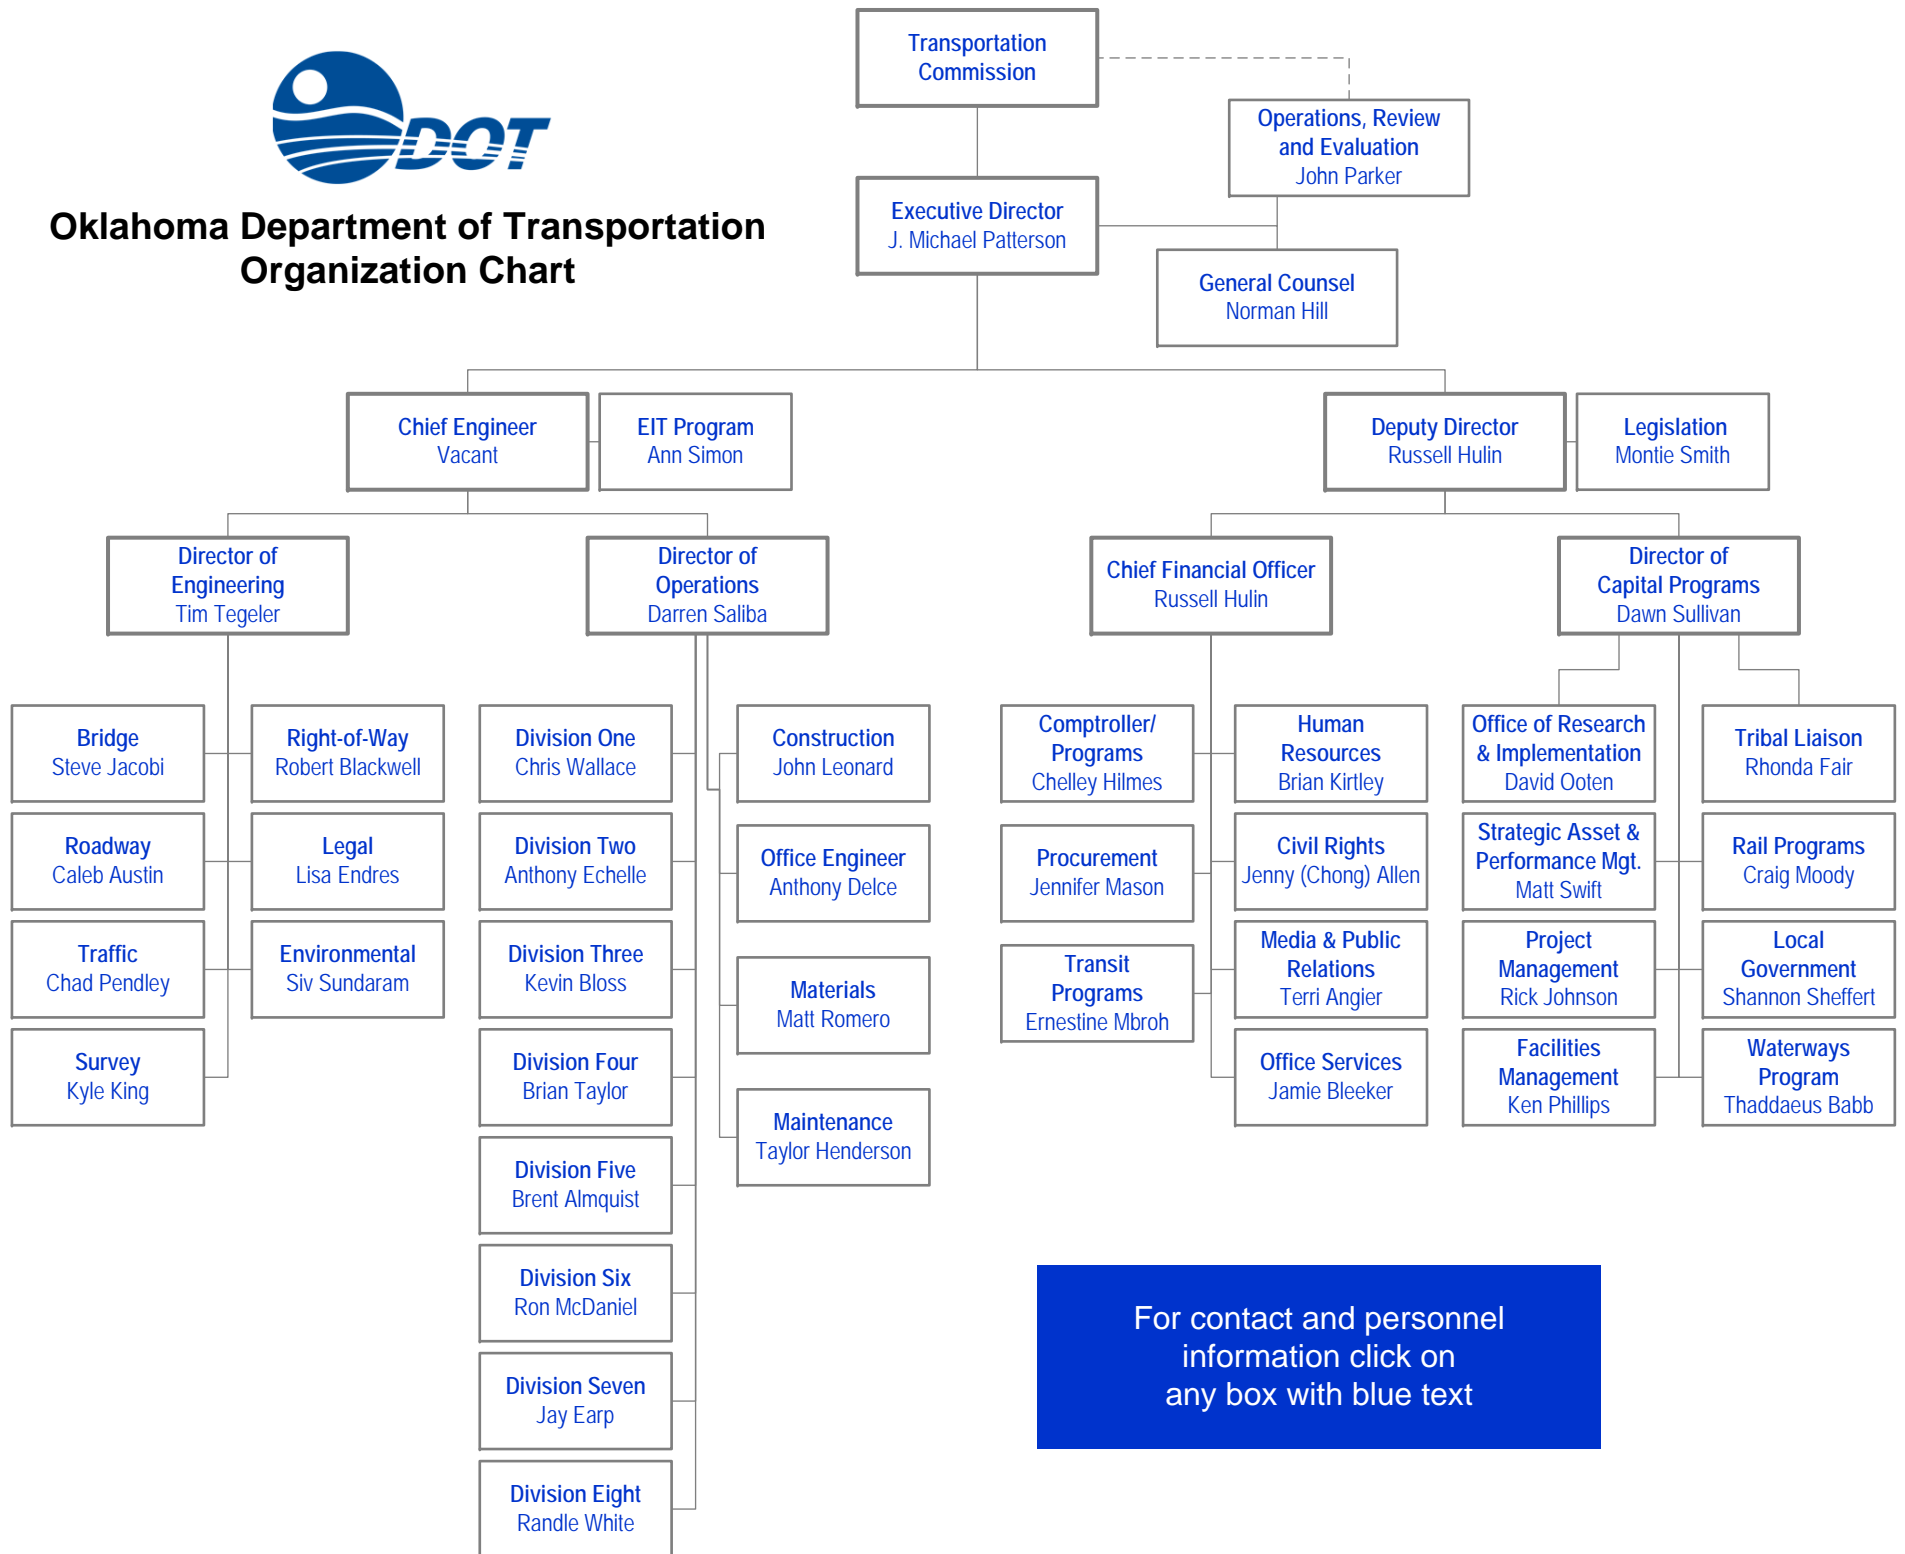

Oklahoma Department of Transportation Organization Chart

For contact and personnel information click on any box with blue text