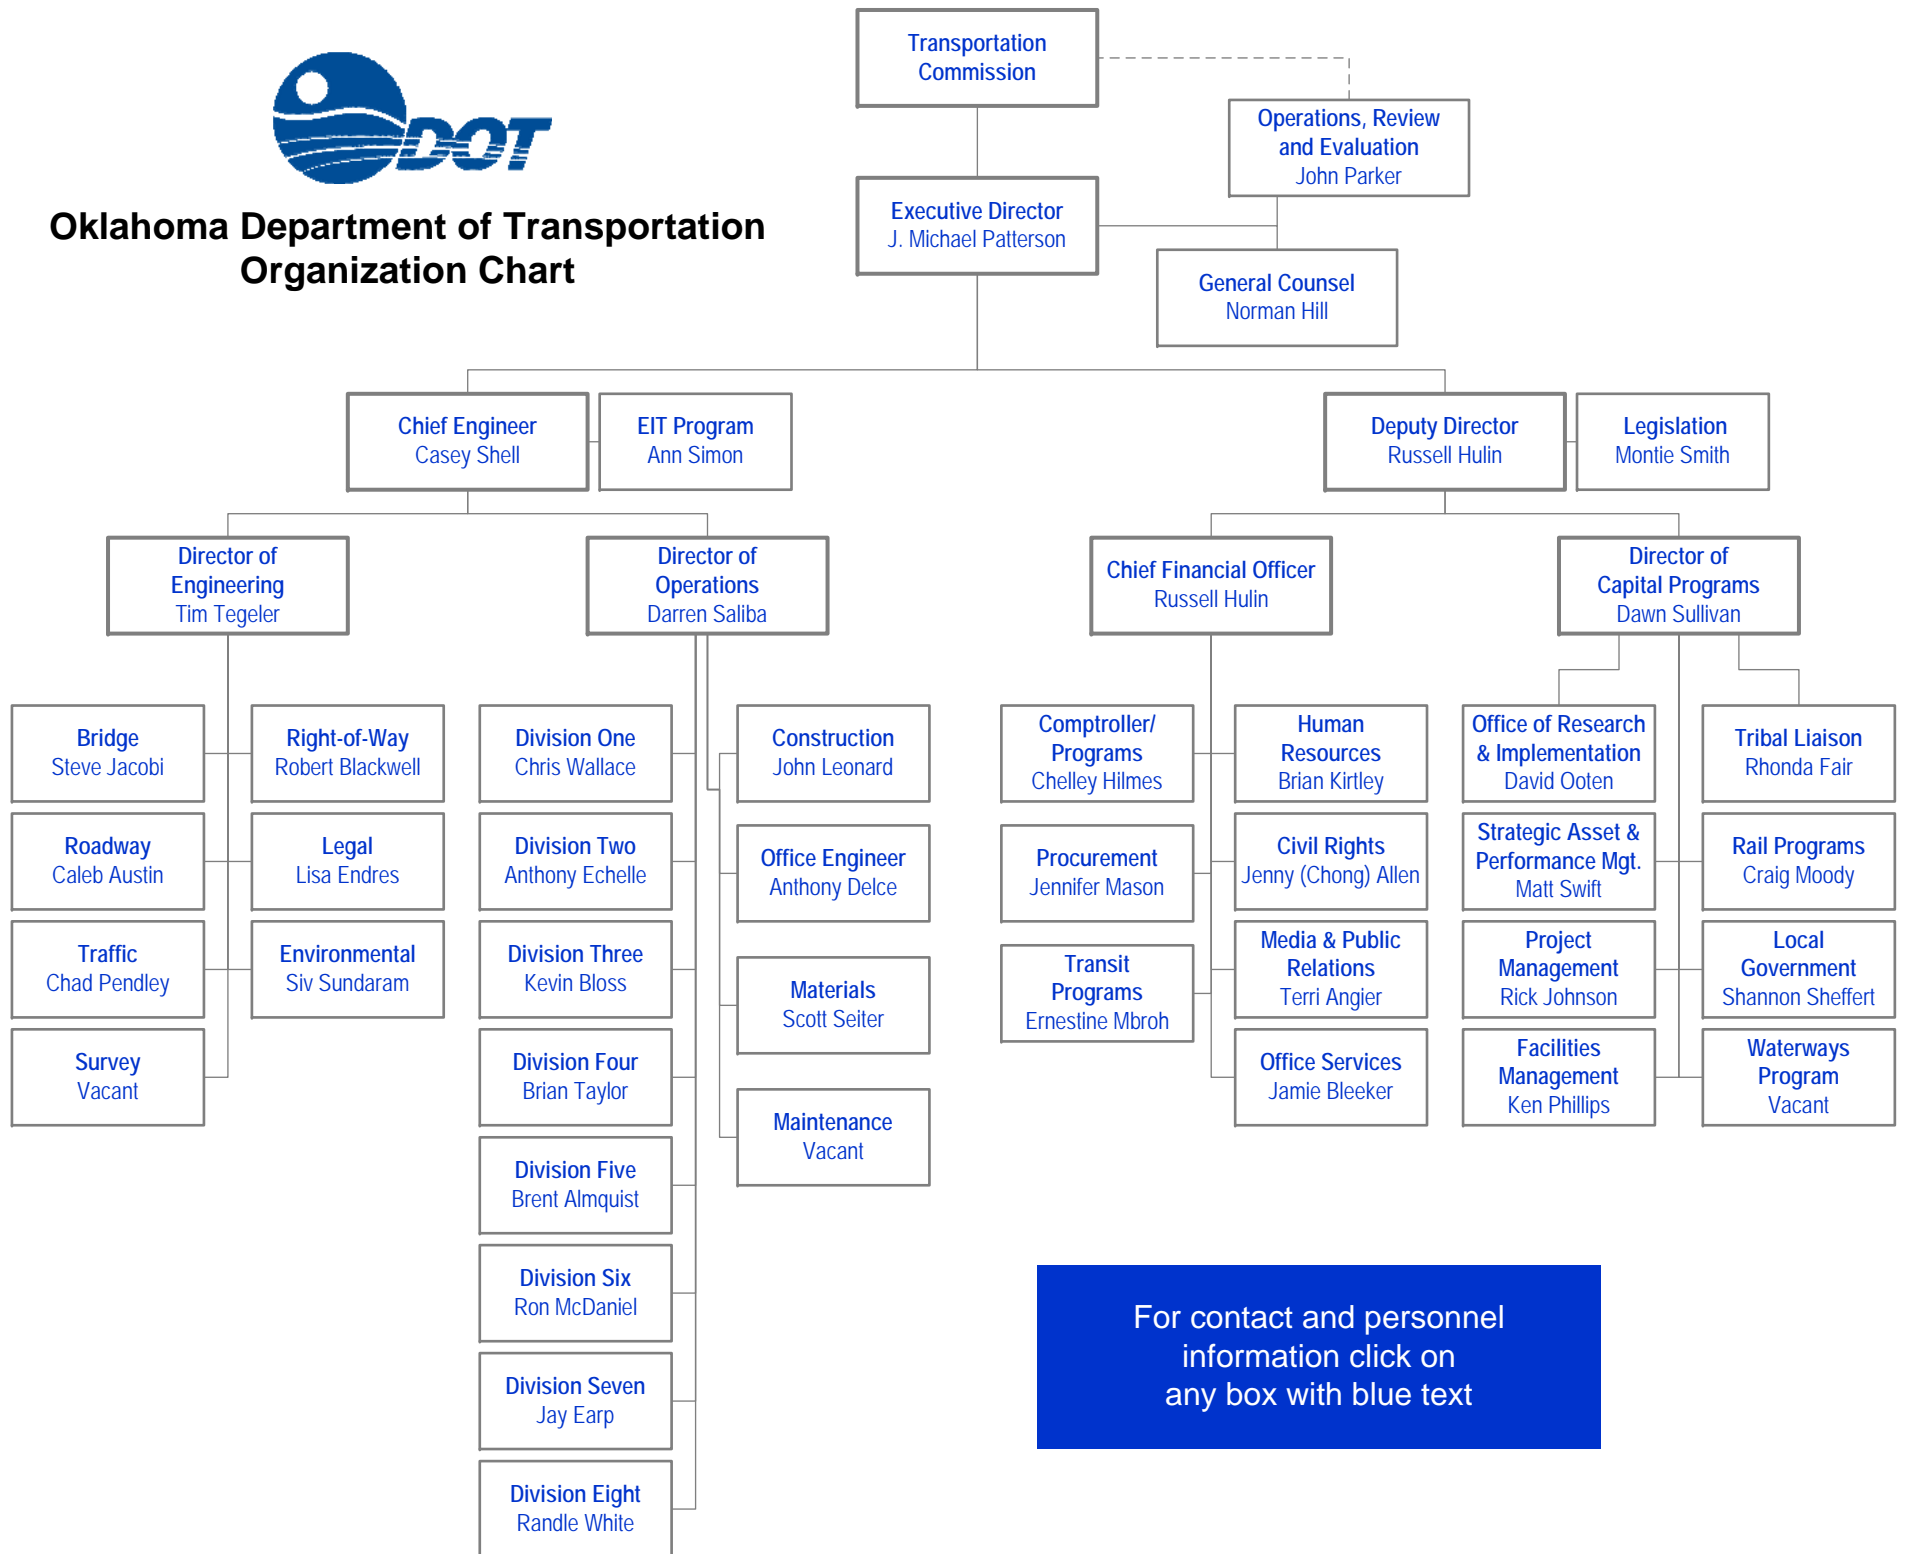

Oklahoma Department of Transportation Organization Chart

For contact and personnel information click on any box with blue text