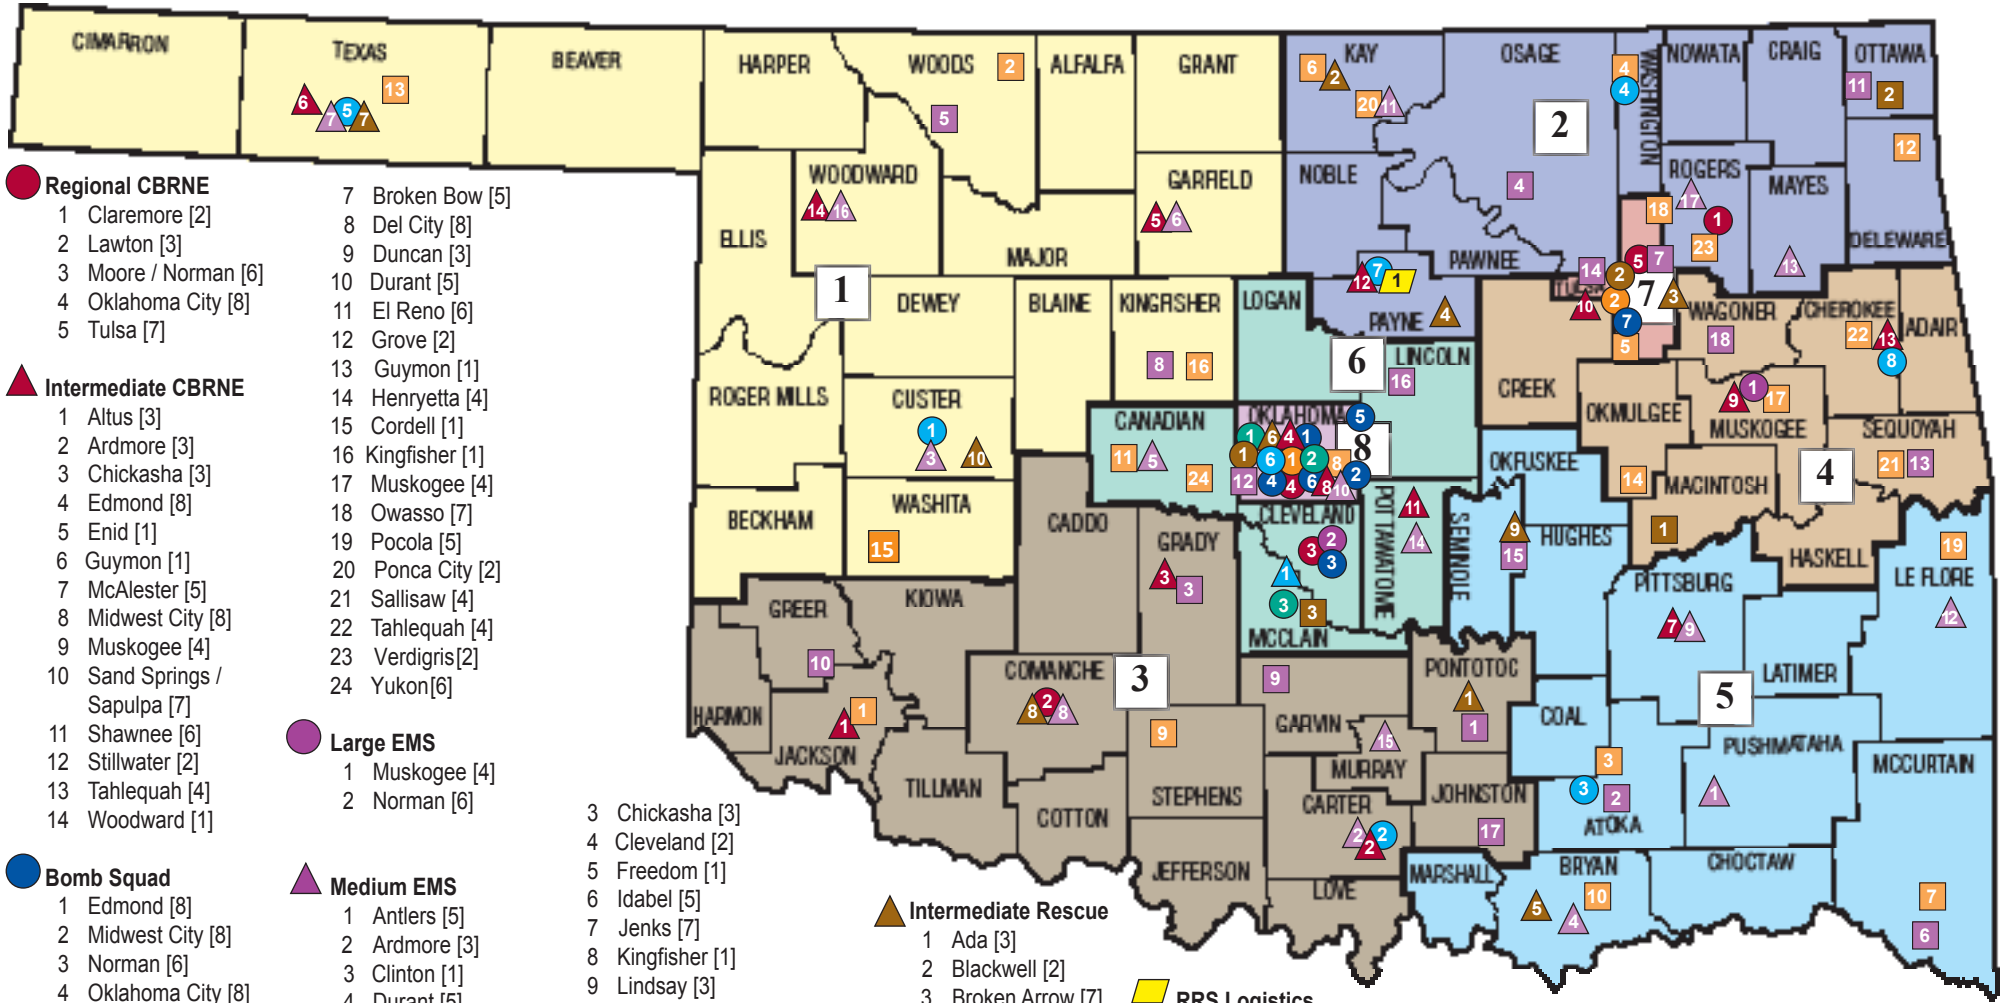

Oklahoma Regional Response System

- Regional CBRNE**
- 1 Claremore [2]
- 2 Lawton [3]
- 3 Moore / Norman [6]
- 4 Oklahoma City [8]
- 5 Tulsa [7]

- Intermediate CBRNE**
- 1 Altus [3]
- 2 Ardmore [3]
- 3 Chickasha [3]
- 4 Edmond [8]
- 5 Enid [1]
- 6 Guymon [1]
- 7 McAlester [5]
- 8 Midwest City [8]
- 9 Muskogee [4]
- 10 Sand Springs / Sapulpa [7]
- 11 Shawnee [6]
- 12 Stillwater [2]
- 13 Tahlequah [4]
- 14 Woodward [1]

- 7 Broken Bow [5]
- 8 Del City [8]
- 9 Duncan [3]
- 10 Durant [5]
- 11 El Reno [6]
- 12 Grove [2]
- 13 Guymon [1]
- 14 Henryetta [4]
- 15 Cordell [1]
- 16 Kingfisher [1]
- 17 Muskogee [4]
- 18 Owasso [7]
- 19 Pocola [5]
- 20 Ponca City [2]
- 21 Sallisaw [4]
- 22 Tahlequah [4]
- 23 Verdigris [2]
- 24 Yukon [6]

- 3 Chickasha [3]
- 4 Cleveland [2]
- 5 Freedom [1]
- 6 Idabel [5]
- 7 Jenks [7]
- 8 Kingfisher [1]
- 9 Lindsay [3]
- 10 Mangum [3]
- 11 Miami (Quapaw Tribe) [2]
- 12 Oklahoma City [8]
- 13 Sallisaw [4]
- 14 Sand Springs [7]
- 15 Seminole [5]
- 16 Stroud [6]
- 17 Tishomingo [3]
- 18 Wagoner [4]

- Urban Search & Rescue**
- 1 OKC [8]
- 2 Tulsa [7]

- Intermediate Rescue**
- 1 Ada [3]
- 2 Blackwell [2]
- 3 Broken Arrow [7]
- 4 Cushing [2]
- 5 Durant [5]
- 6 Edmond [8]
- 7 Guymon [1]
- 8 Lawton [3]
- 9 Seminole [5]
- 10 Weatherford [1]