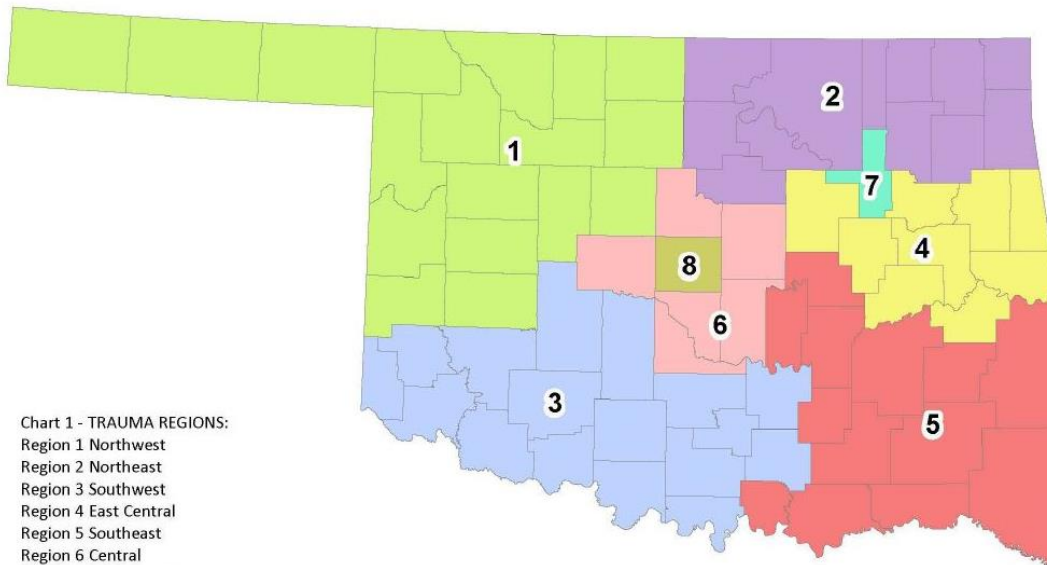

OKLAHOMA LICENSED EMS TRAINING PROGRAMS

Region 1

Autry Technology Center
1201 W Willow Rd
Enid, OK 73703
www.autrytech.edu

High Plains Tech Center
3921 34th Street
Woodward, OK 73801
www.hptc.edu

Northwest Technology Center – Alva
1801 S 11th St
Alva, OK 73717
www.nwtech.edu

Northwest Technology Center-Fairview
801 Vo Tech DR
Fairview, OK 73737
www.nwtech.edu

Oklahoma Panhandle State University
304 NW 5th St
Guymon, OK 73942
www.opsu.edu

Southwestern Oklahoma State University
Allied Health -100 Campus Drive
Weatherford, OK 73096
www.swosu.edu

Western Technology Center
621 Sooner Rd
Burns Flat, OK 73624
www.westtech.edu