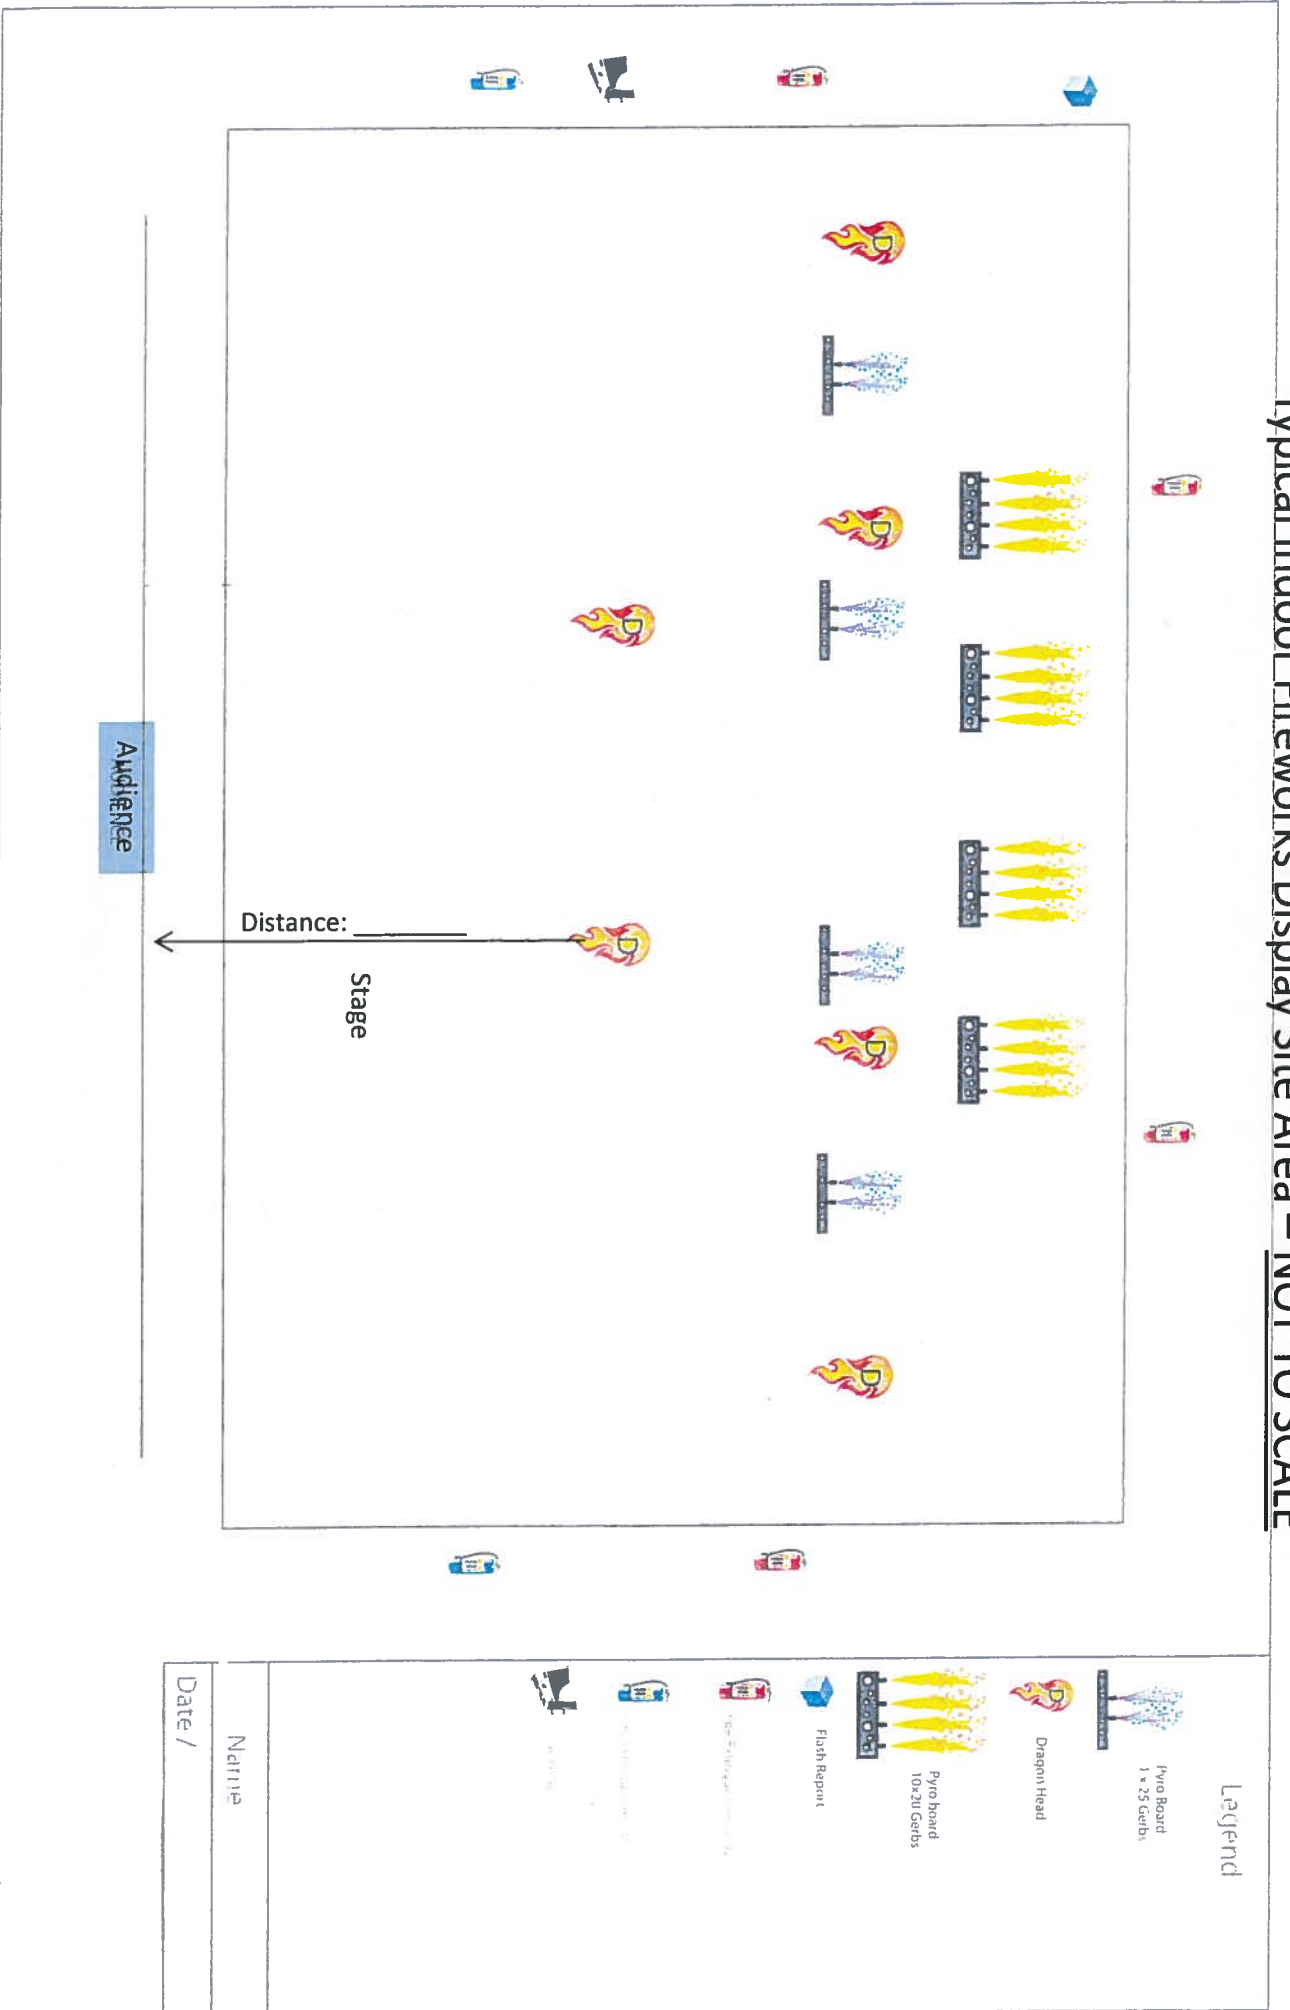

# Typical Indoor Fireworks Display Site Area – NOT TO SCALE

## Legend

 Pyro Board  
1 x 25 Gerts

 Dragon Head

 Pyro board  
10-20 Gerts

 Flash Report

 Fire Extinguisher

 Camera

 Speaker