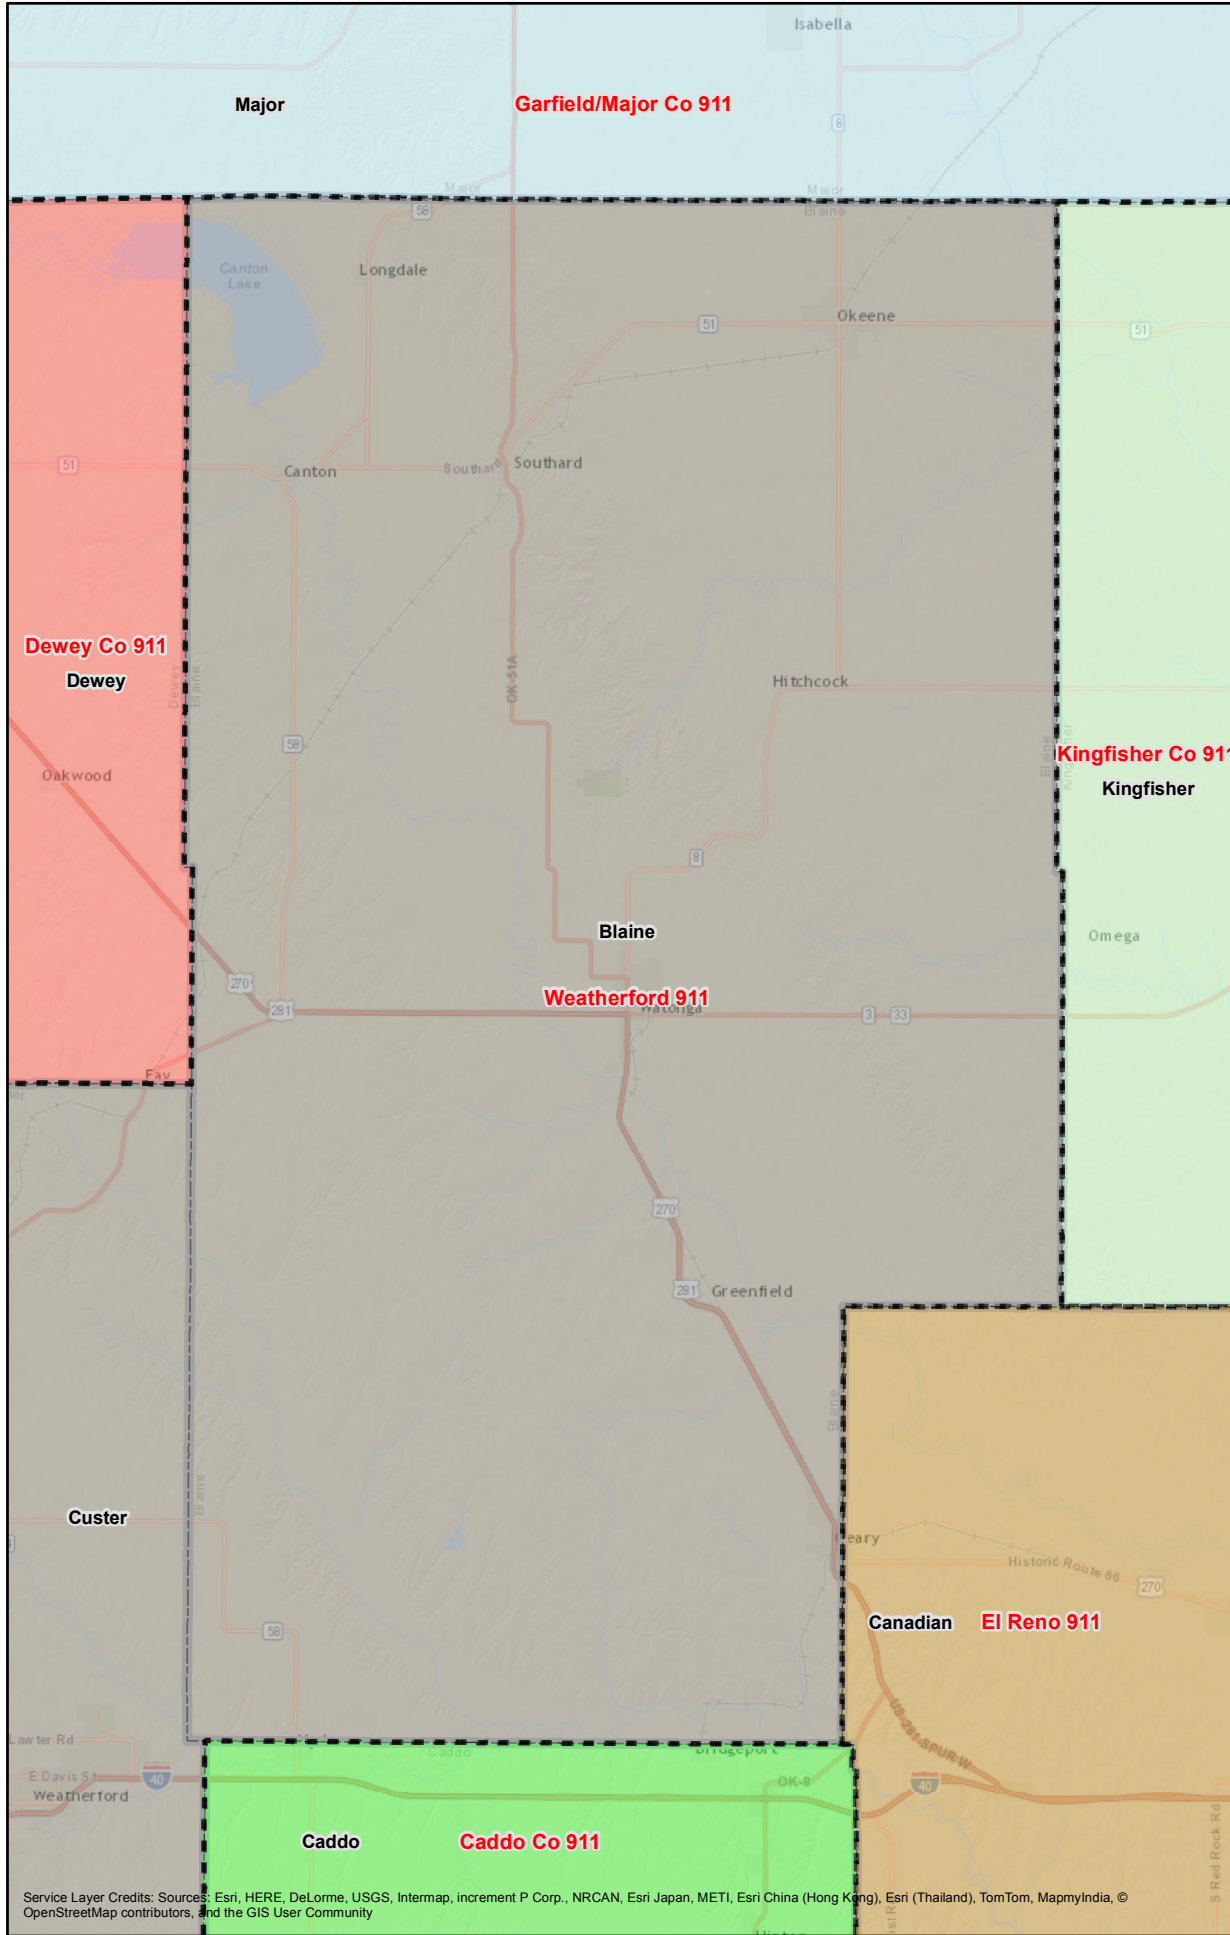

# PSAP Boundaries by County: Blaine

- Legend**
- County Boundary
  - El Reno 911
  - Weatherford 911
  - Caddo County 911
  - Garfield/Major Counties 911

Date: 12/1/2016  
Time: 11:50:24 AM

Service Layer Credits: Sources: Esri, HERE, DeLorme, USGS, Intermap, increment P Corp., NRCAN, Esri Japan, METI, Esri China (Hong Kong), Esri (Thailand), TomTom, MapmyIndia, © OpenStreetMap contributors, and the GIS User Community