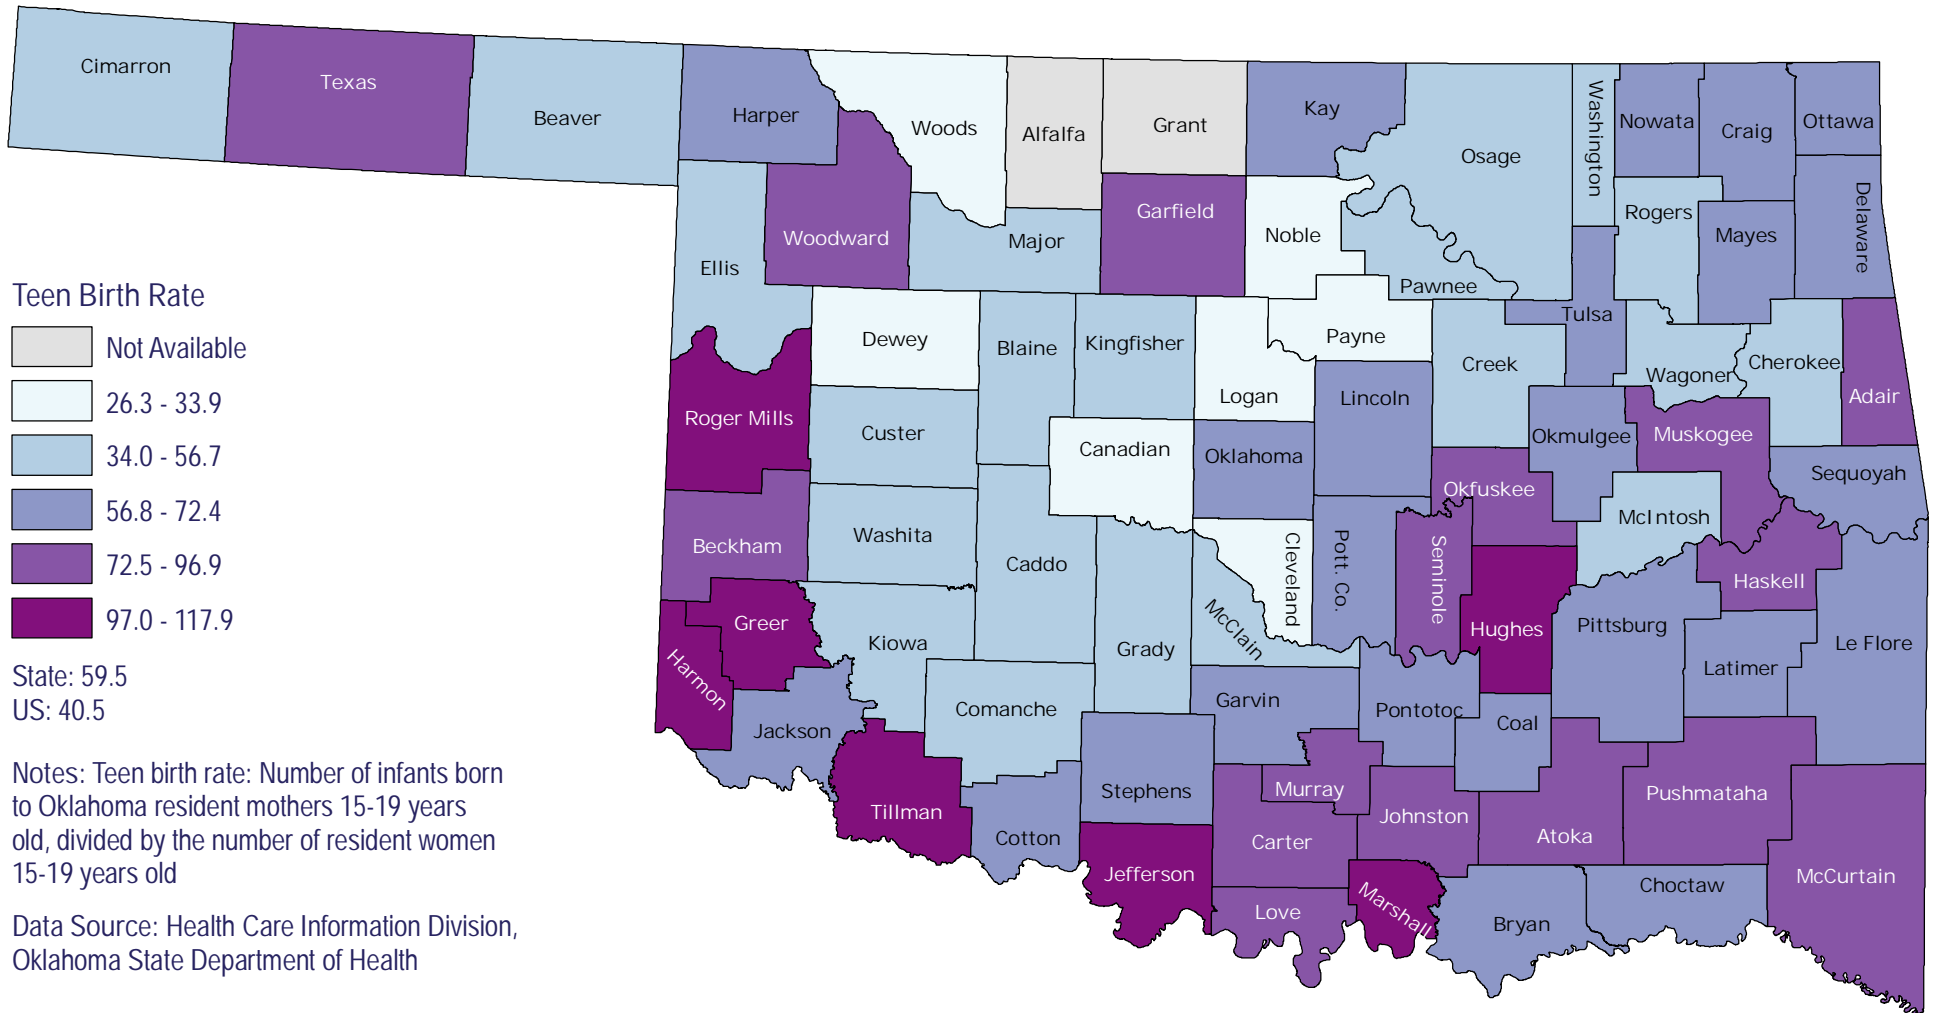

Births: Oklahoma Teen Birth Rate (Ages 15 - 19), 2006

Created: 07.11.2008

Projection/Coordinate System: USGS Albers Equal Area Conic

N.

Disclaimer: This map is a compilation of records, information and data from various city, county and State offices and other sources, affecting the area shown, and is the best representation of the data available at the time. The map and data are to be used for reference purposes only. The user acknowledges and accepts all inherent limitations of the map, including the fact that the data are dynamic and in a constant state of maintenance.

Health Care Information
Center for Health Statistics
Oklahoma State Department of Health