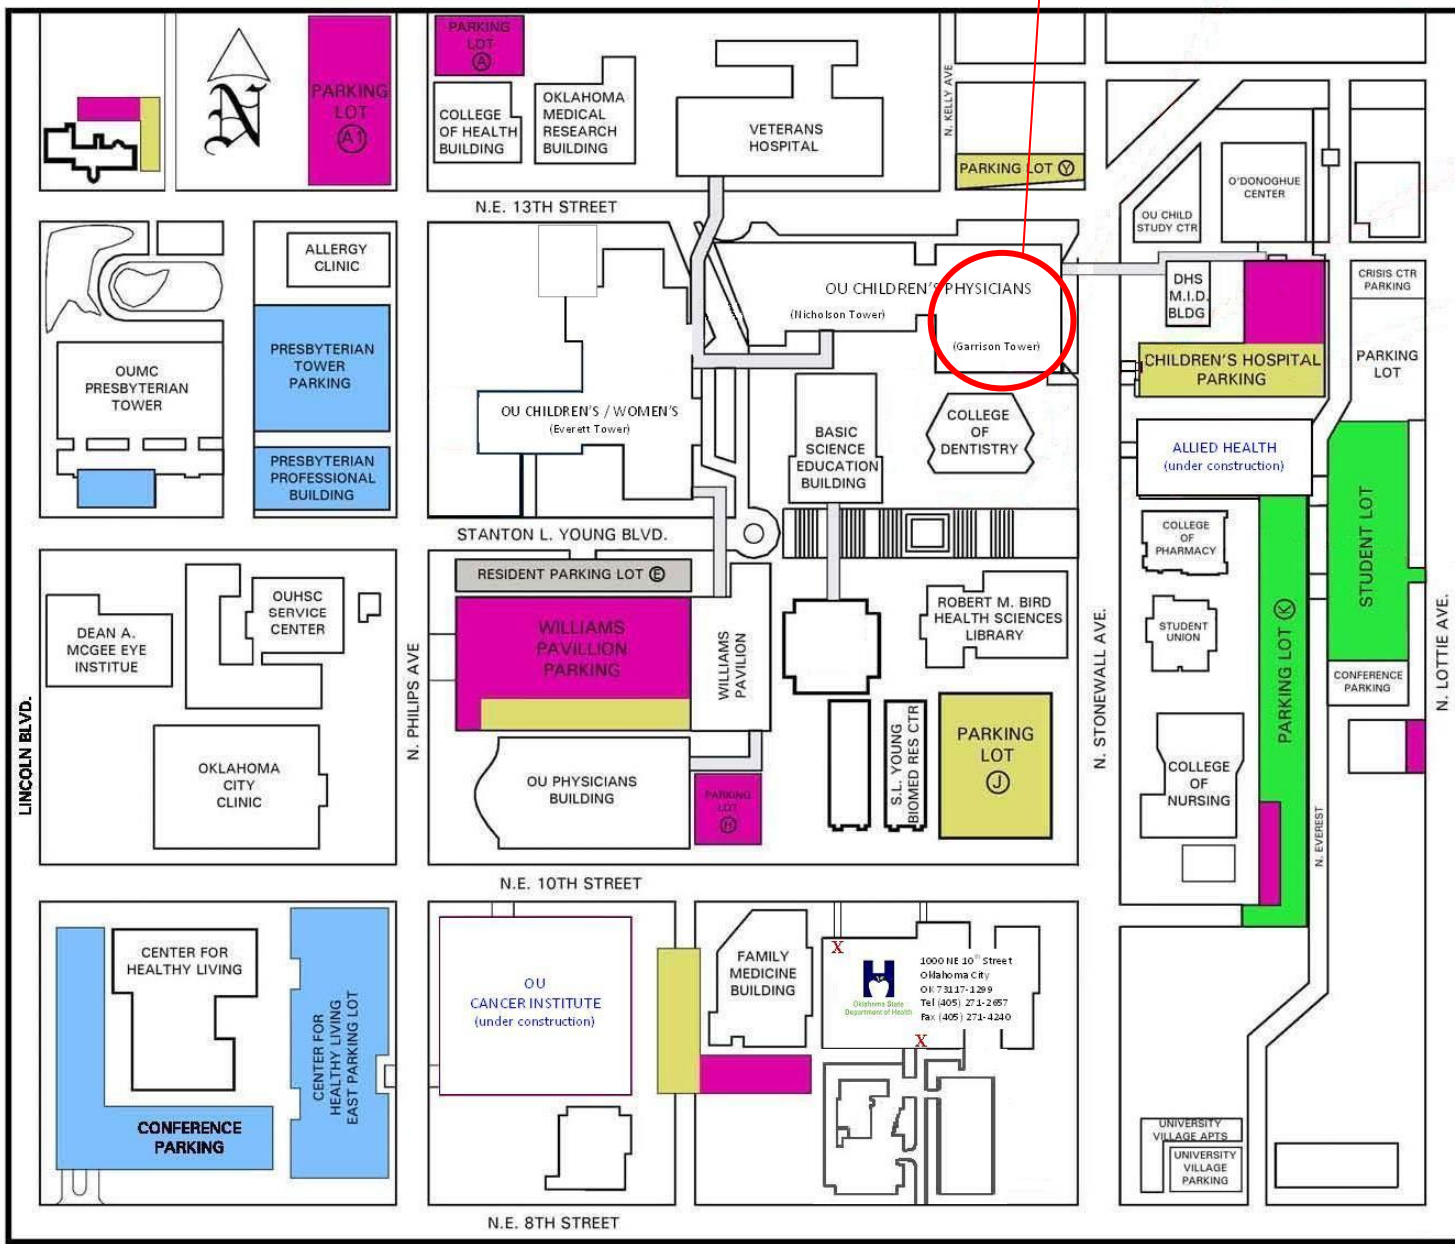

The University of Oklahoma  
Health Sciences Center

Garrison Tower

- Employee Parking
- Patient/Visitor Parking
- Student Parking
- X OSDH Employee Parking Entrance