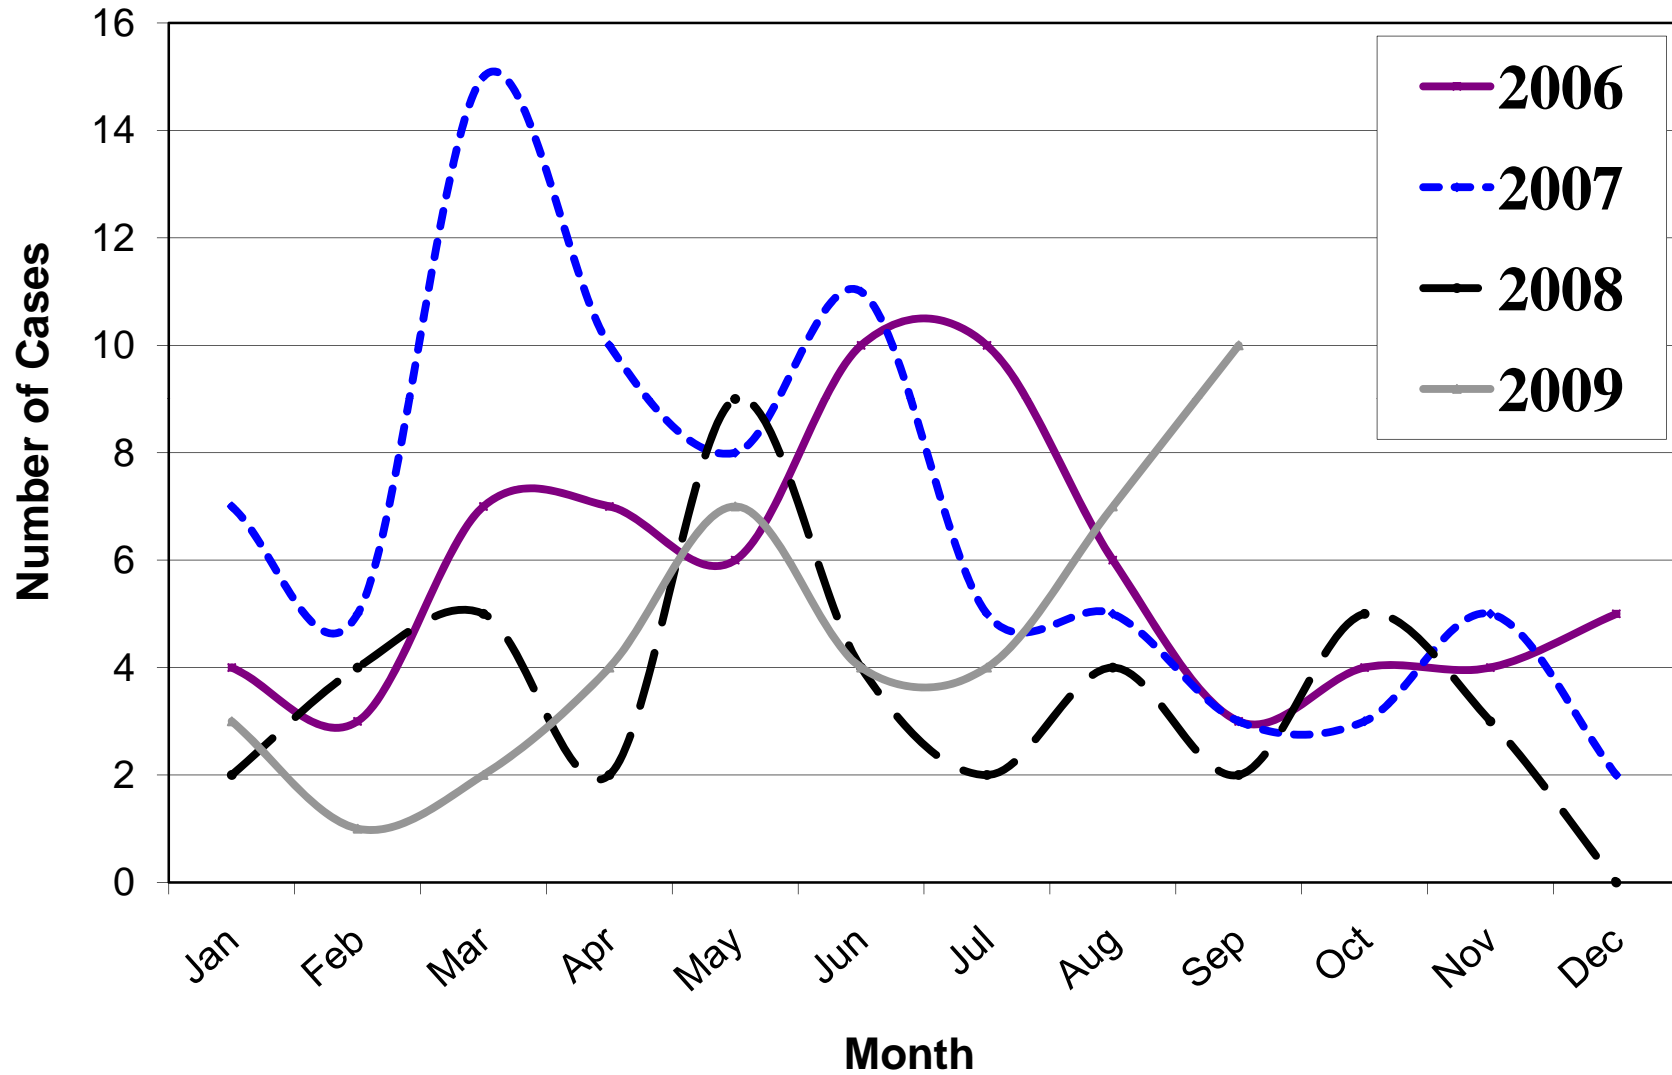

## Number of Animal Rabies Cases by Month of Diagnosis – Oklahoma, 2006 – 2009\*

\* Data as of September 30, 2009