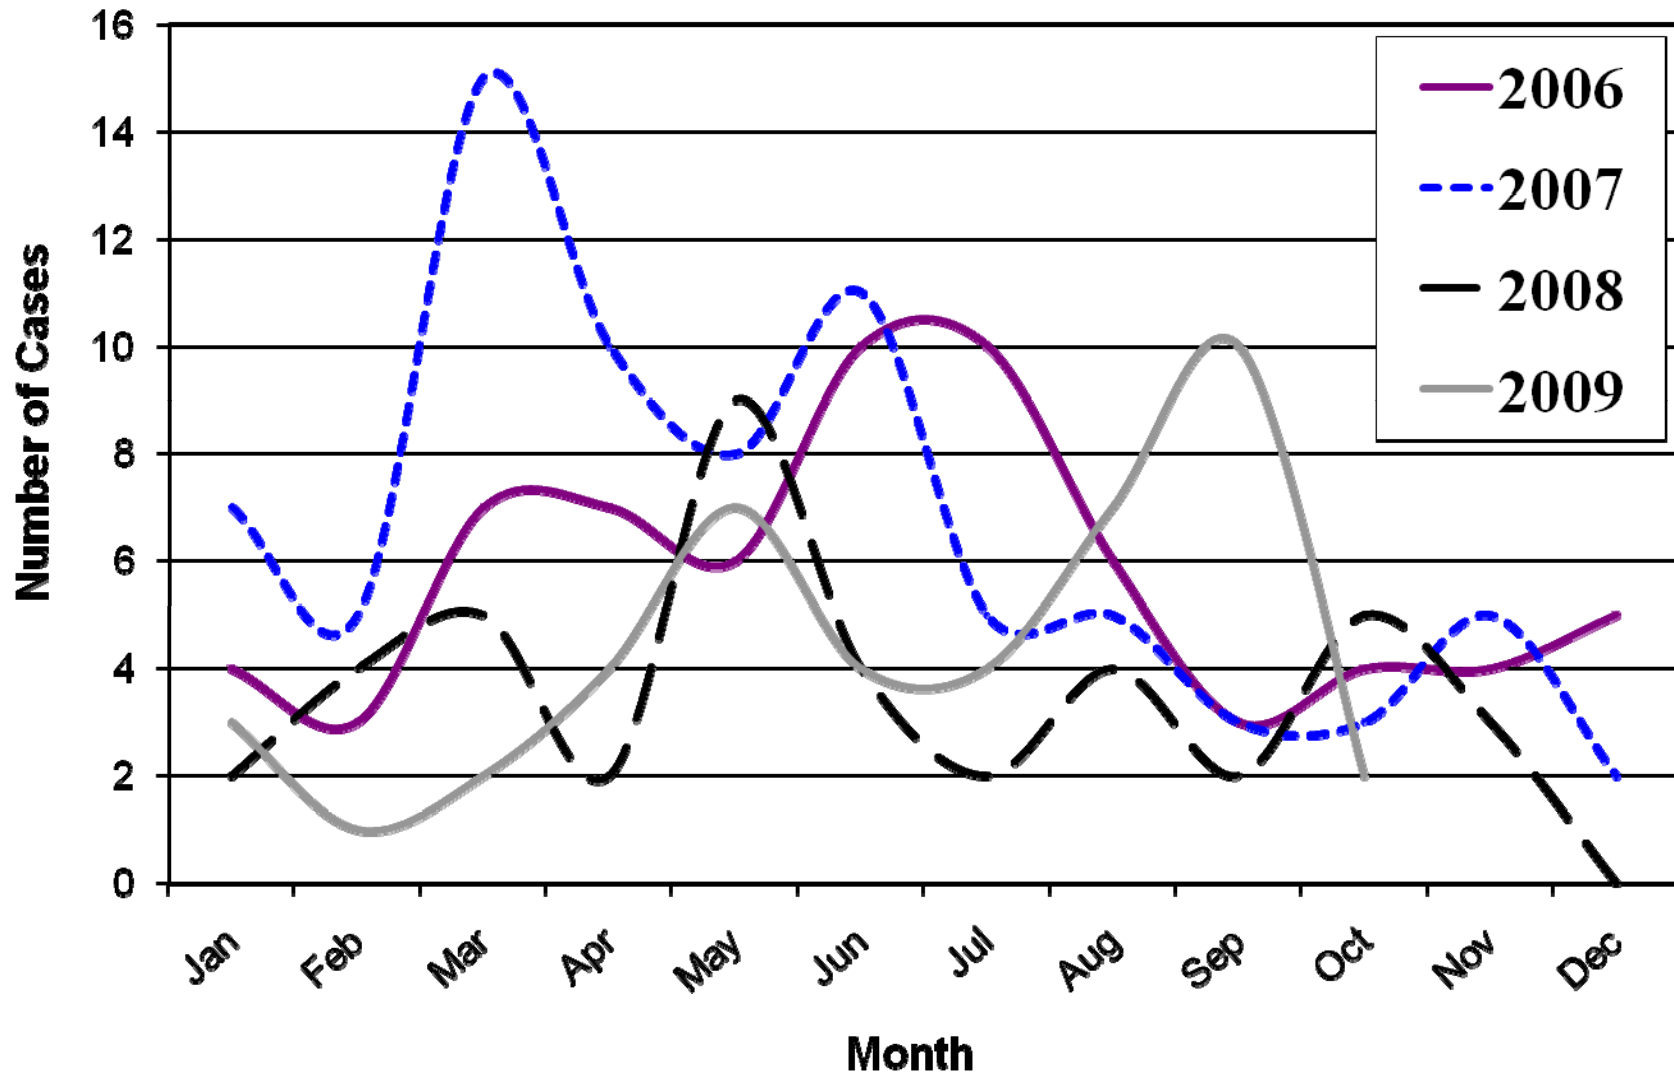

Number of Animal Rabies Cases by Month of Diagnosis – Oklahoma, 2006 – 2009*

* Data as of October 31, 2009