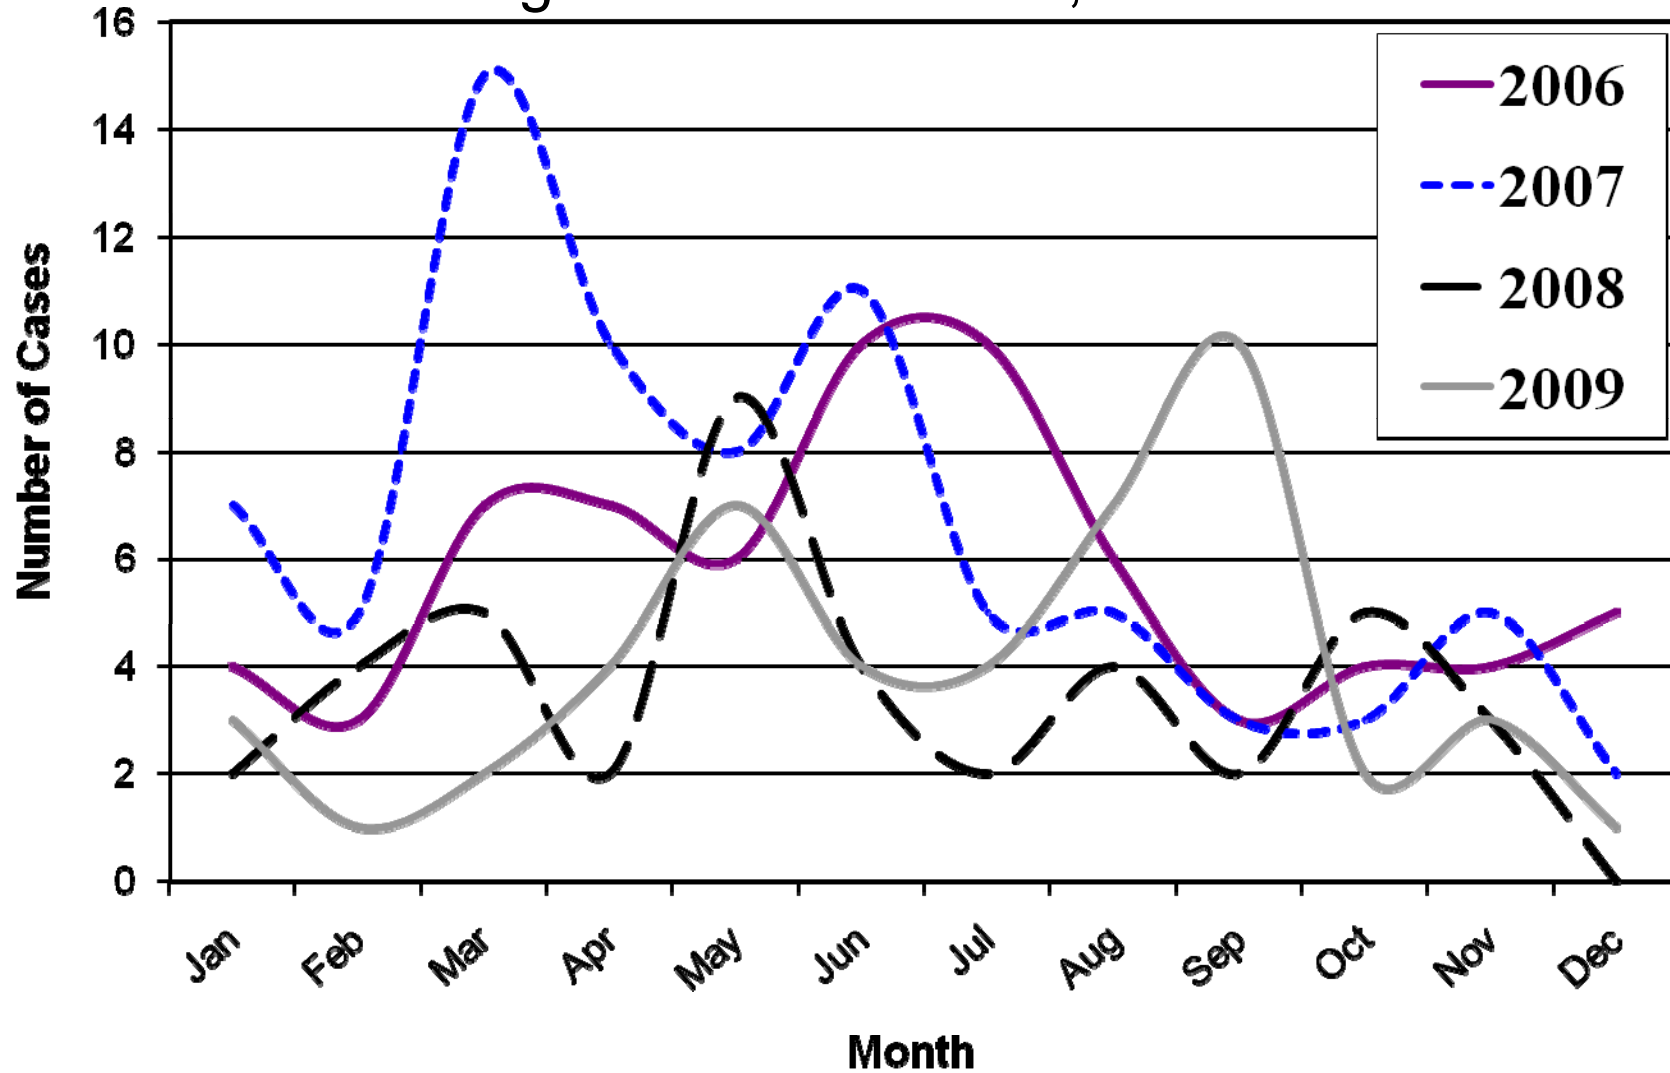

Number of Animal Rabies Cases by Month of Diagnosis – Oklahoma, 2006 – 2009*

* Data as of December 31, 2009