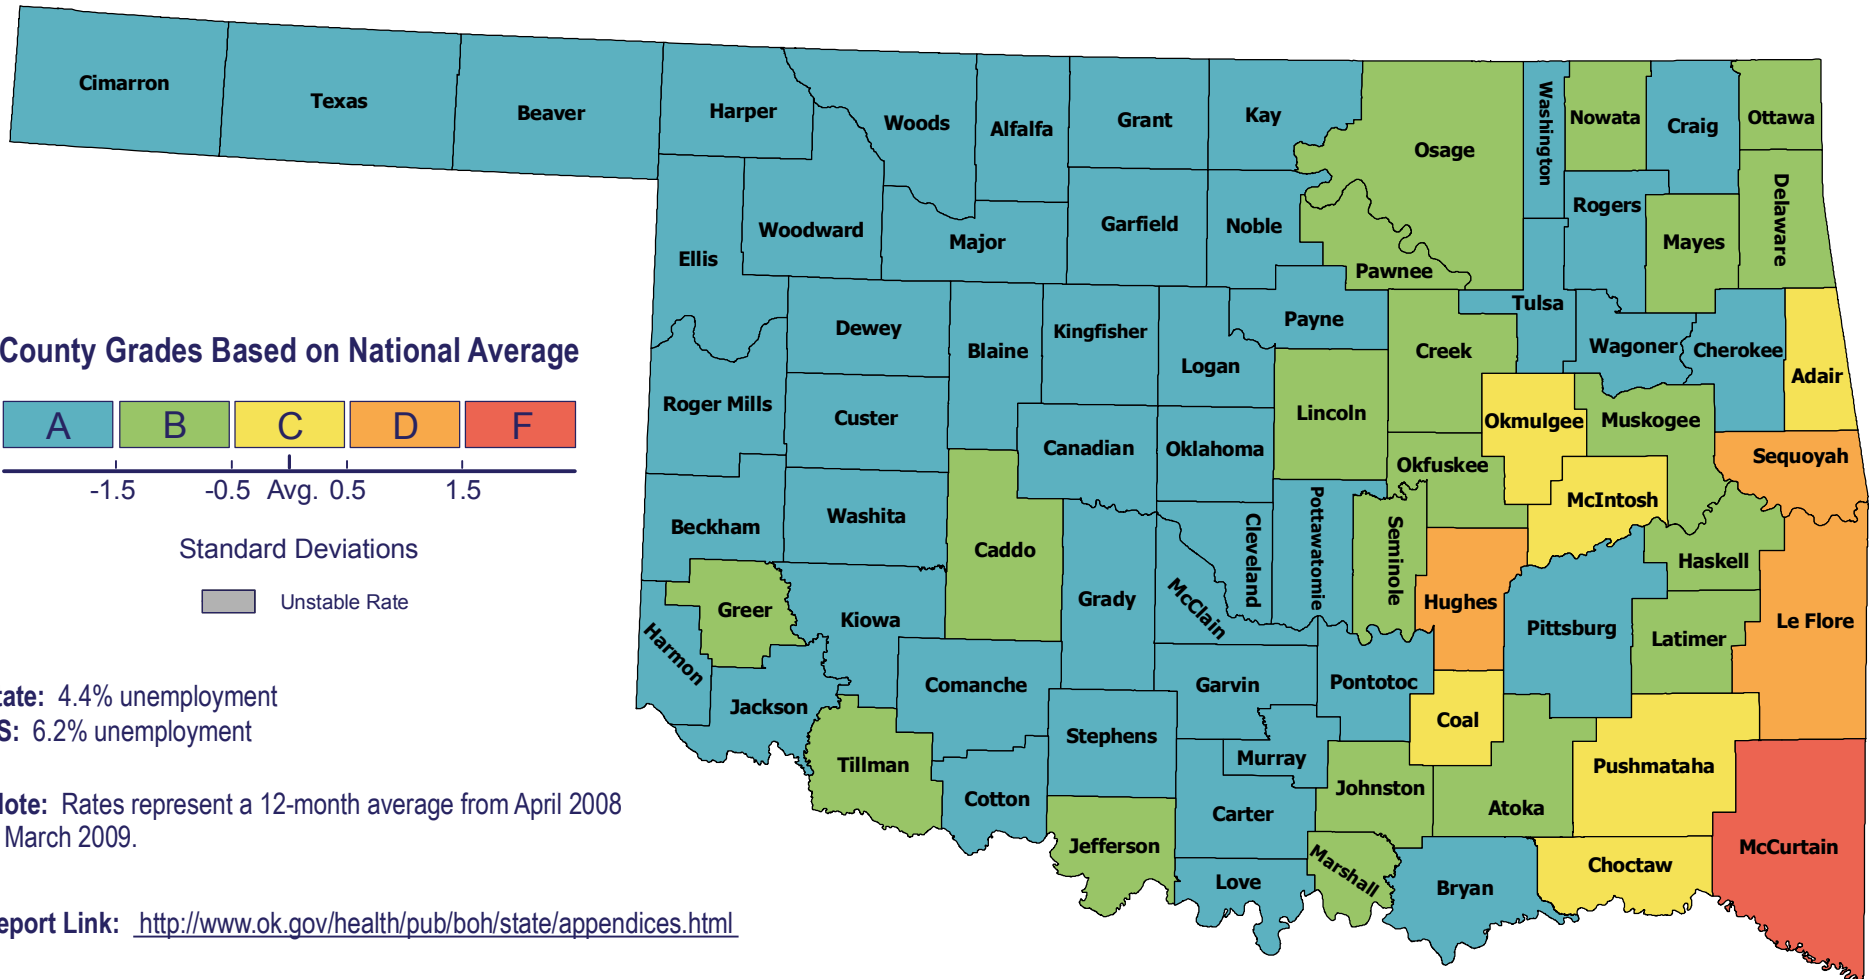

Percent of Unemployed Workers, 2008-2009*

Data Source: US Bureau of Labor Statistics

Created: 06.09.2009

Projection/Coordinate System: USGS Albers Equal Area Conic

Disclaimer: This map is a compilation of records, information and data from various city, county and state offices and other sources, affecting the area shown, and is the best representation of the data available at the time. The map and data are to be used for reference purposes only. The user acknowledges and accepts all inherent limitations of the map, including the fact that the data are dynamic and in a constant state of maintenance.

Health Care Information Division
 Center for Health Statistics
 Oklahoma State Department of Health