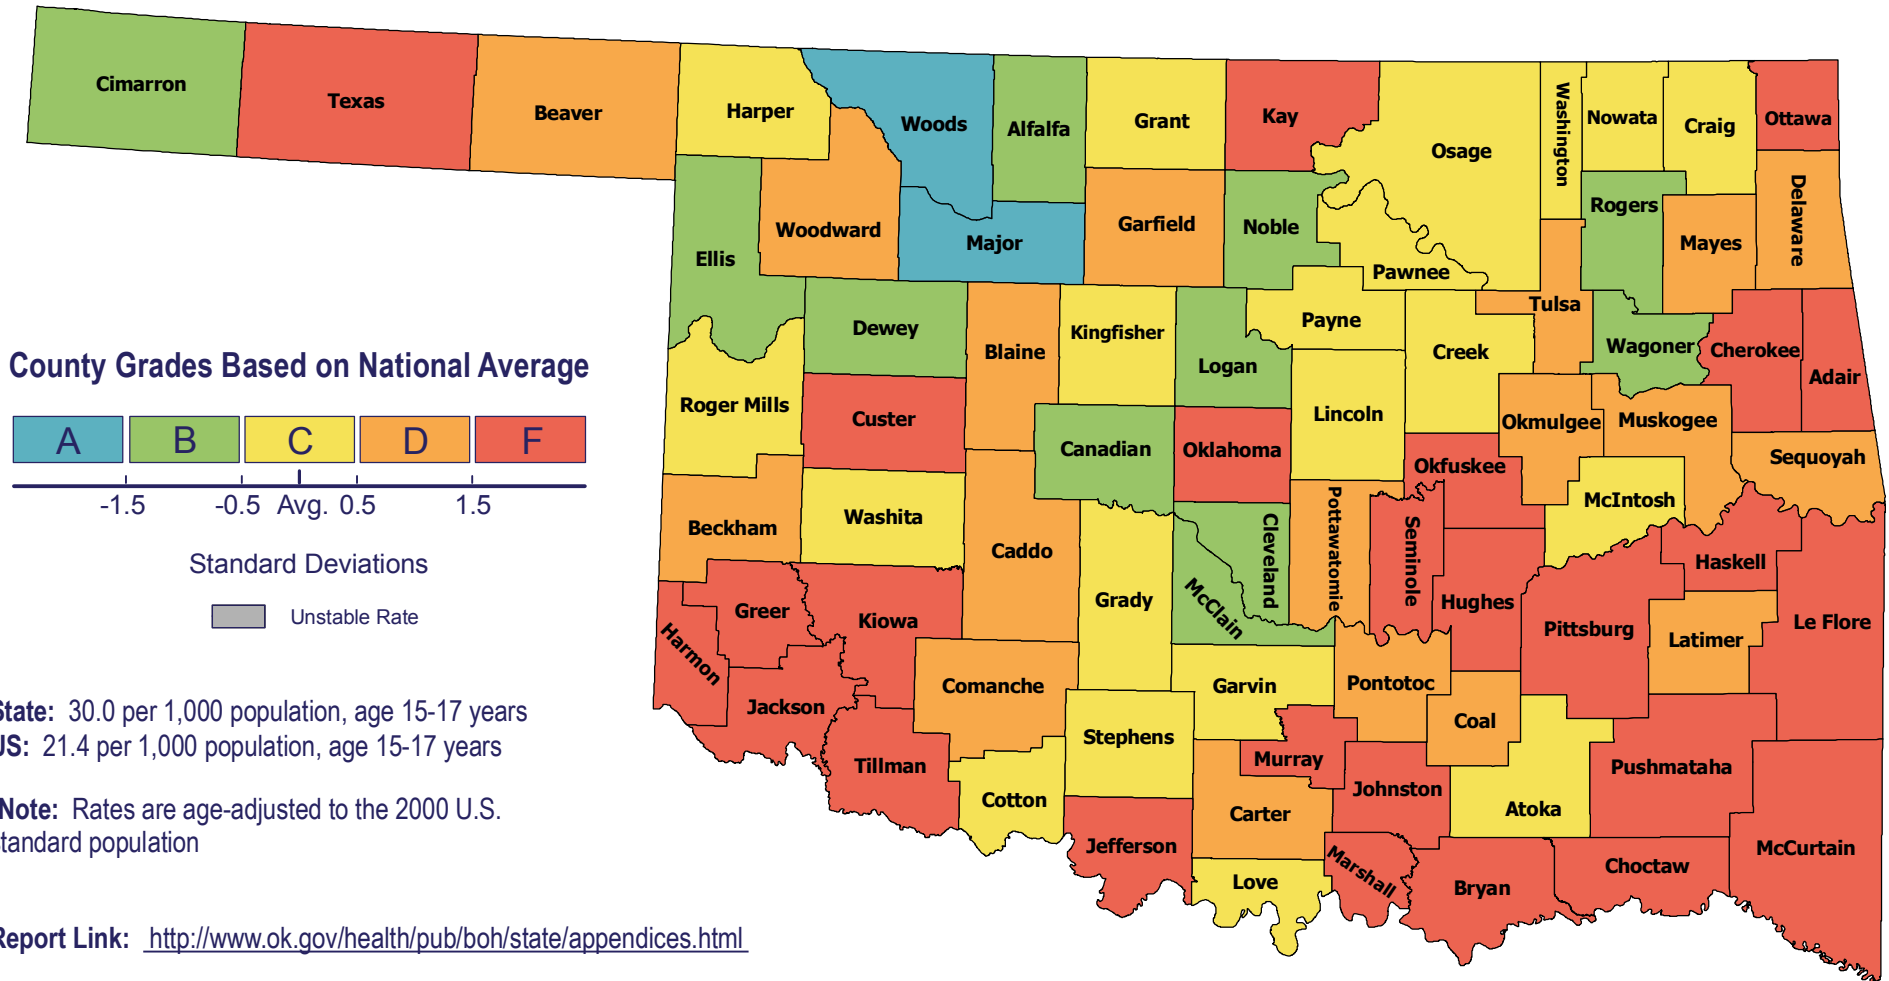

Teen Fertility Rates, 2002-2006*

Data Source: Oklahoma Vital Statistics, OK2SHARE

Created: 06.09.2009

Projection/Coordinate System: USGS Albers Equal Area Conic

Disclaimer: This map is a compilation of records, information and data from various city, county and state offices and other sources, affecting the area shown, and is the best representation of the data available at the time. The map and data are to be used for reference purposes only. The user acknowledges and accepts all inherent limitations of the map, including the fact that the data are dynamic and in a constant state of maintenance.

Health Care Information Division
 Center for Health Statistics
 Oklahoma State Department of Health