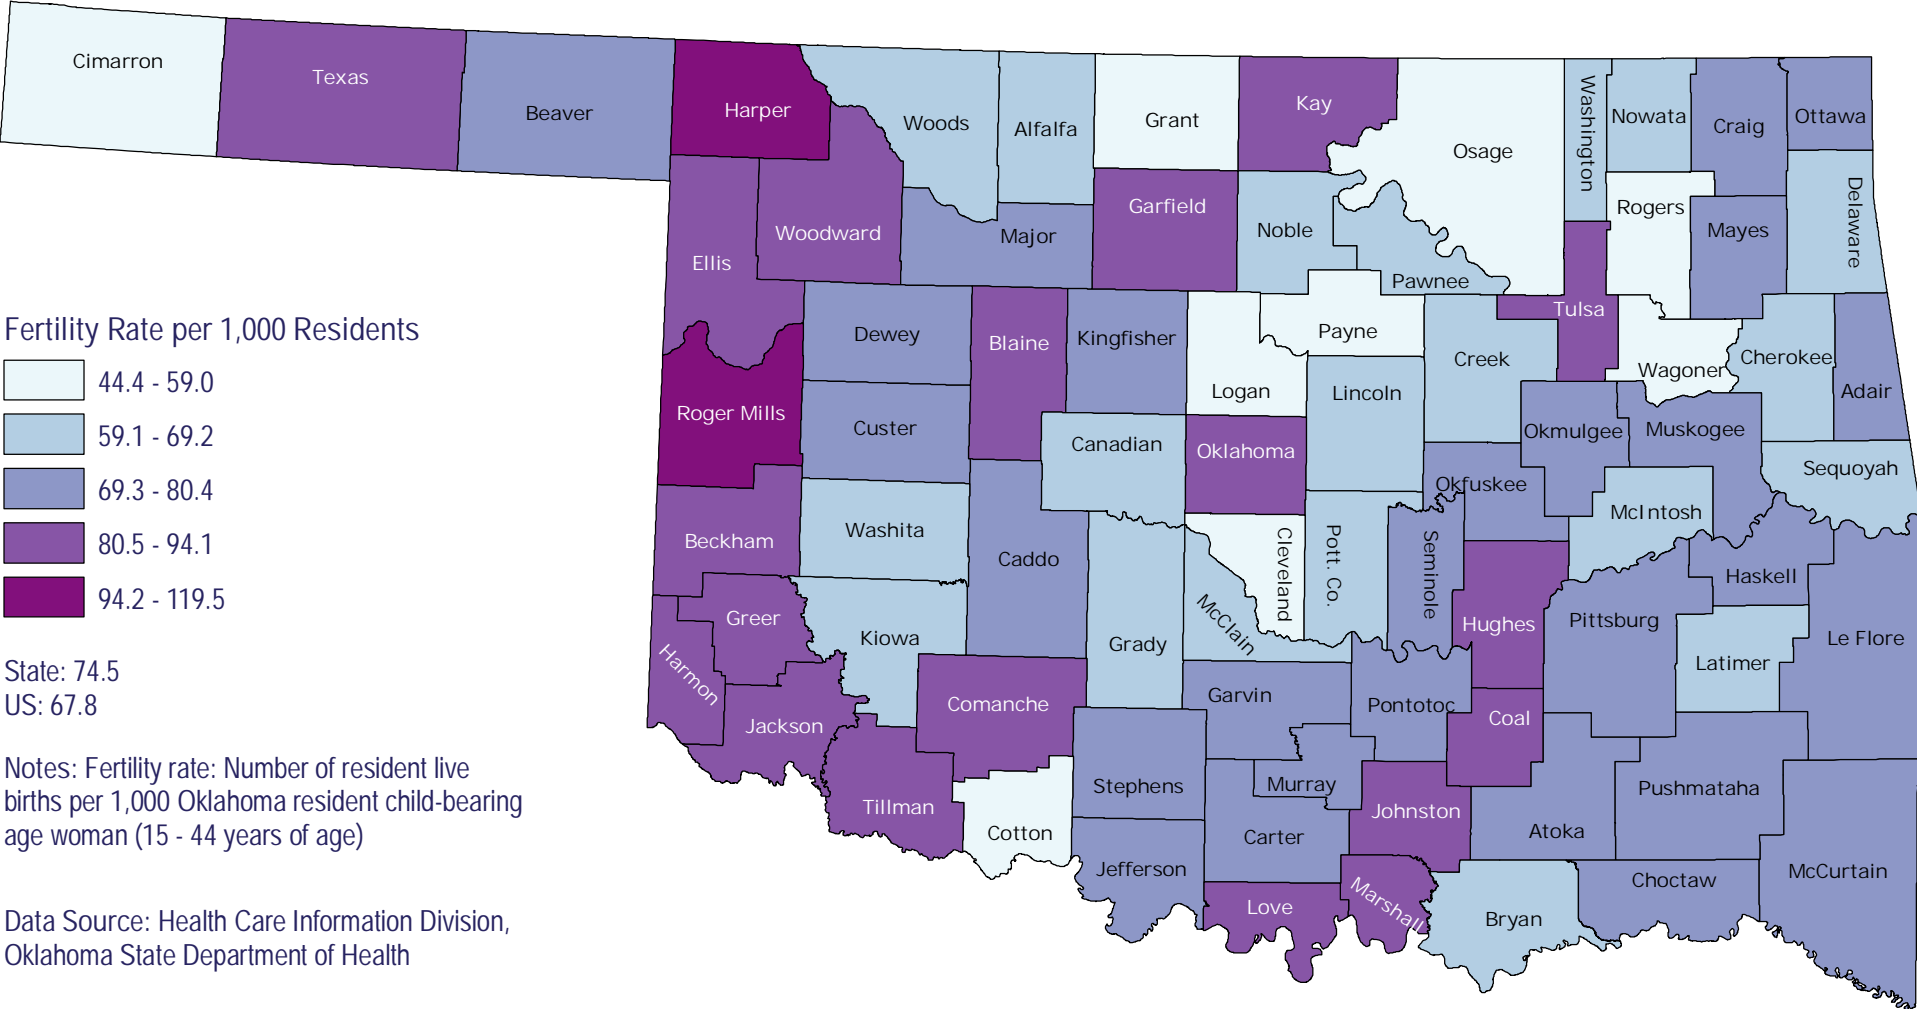

Births: Fertility Rate in Oklahoma, 2006

Created: 07.11.2008
Projection/Coordinate System: USGS Albers Equal Area Conic

N.

Disclaimer: This map is a compilation of records, information and data from various city, county and State offices and other sources, affecting the area shown, and is the best representation of the data available at the time. The map and data are to be used for reference purposes only. The user acknowledges and accepts all inherent limitations of the map, including the fact that the data are dynamic and in a constant state of maintenance.