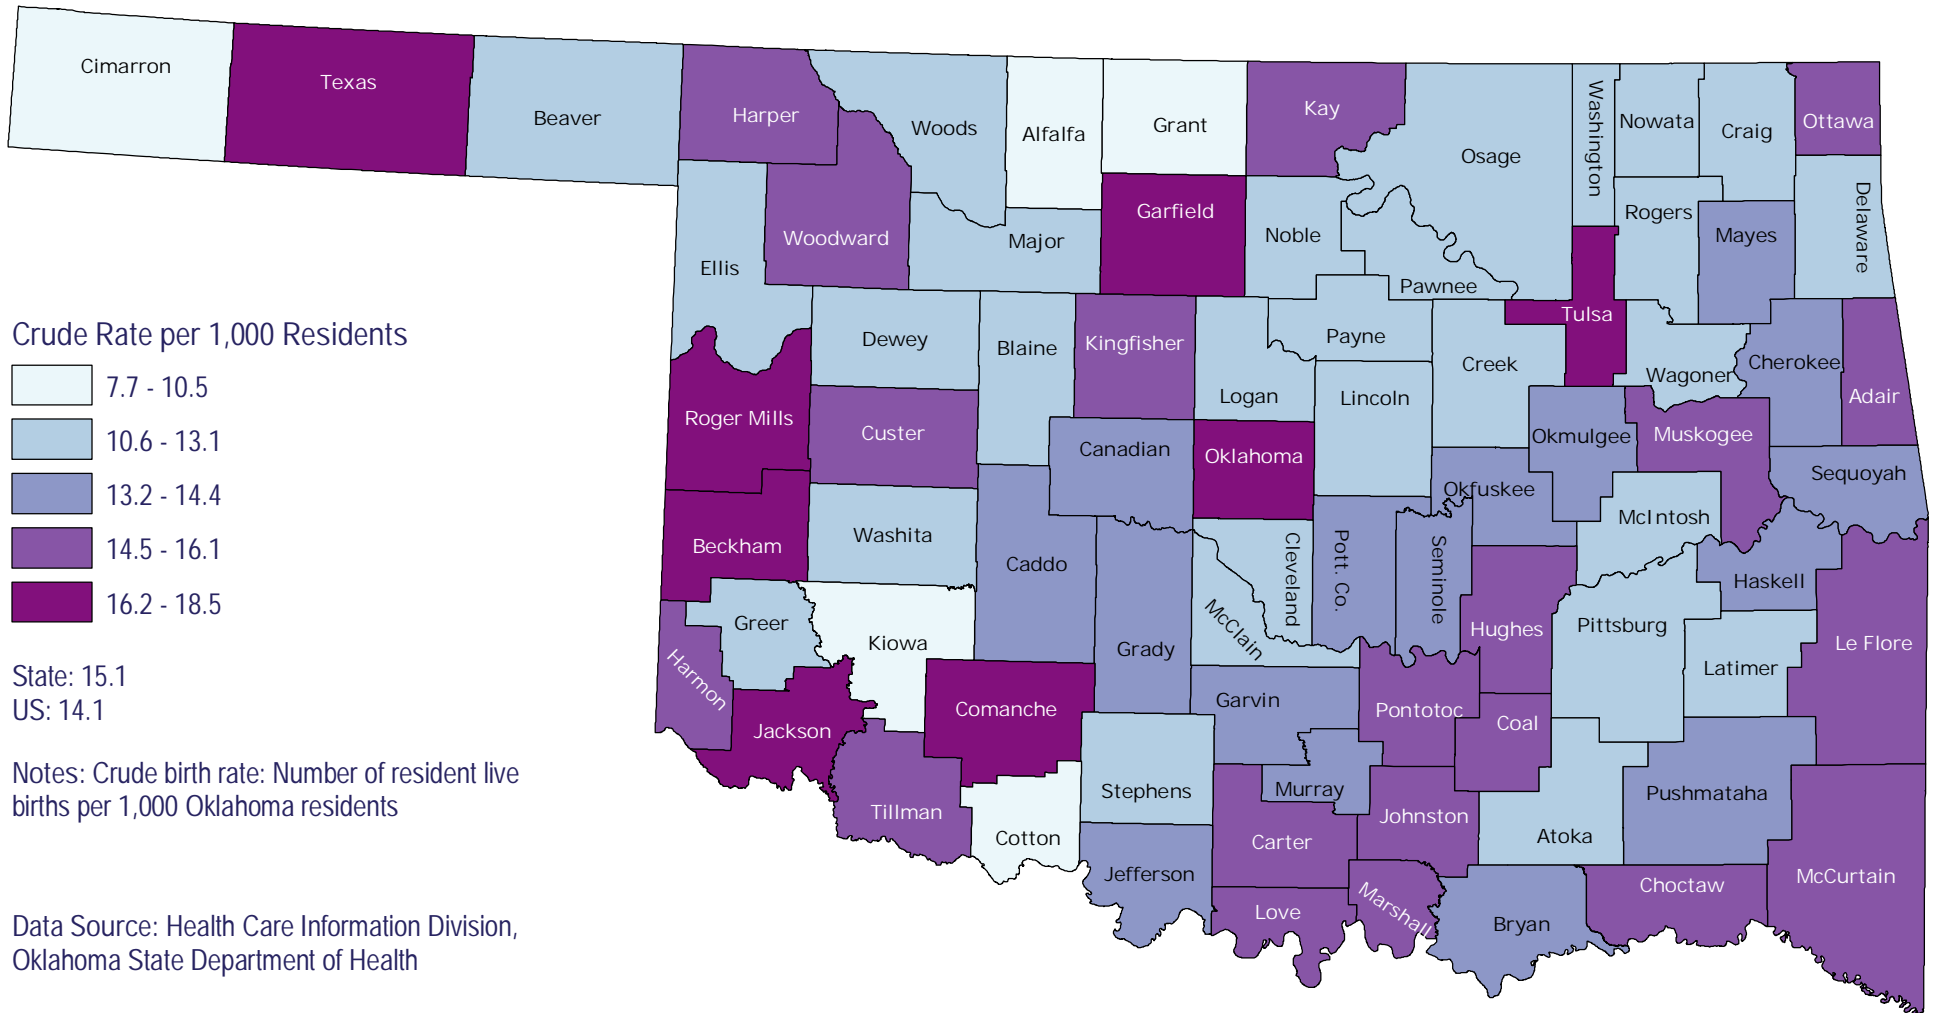

Births: Crude Birth Rate in Oklahoma, 2006

Created: 07.11.2008

Projection/Coordinate System: USGS Albers Equal Area Conic

N.

Disclaimer: This map is a compilation of records, information and data from various city, county and State offices and other sources, affecting the area shown, and is the best representation of the data available at the time. The map and data are to be used for reference purposes only. The user acknowledges and accepts all inherent limitations of the map, including the fact that the data are dynamic and in a constant state of maintenance.

Health Care Information
Center for Health Statistics
Oklahoma State Department of Health