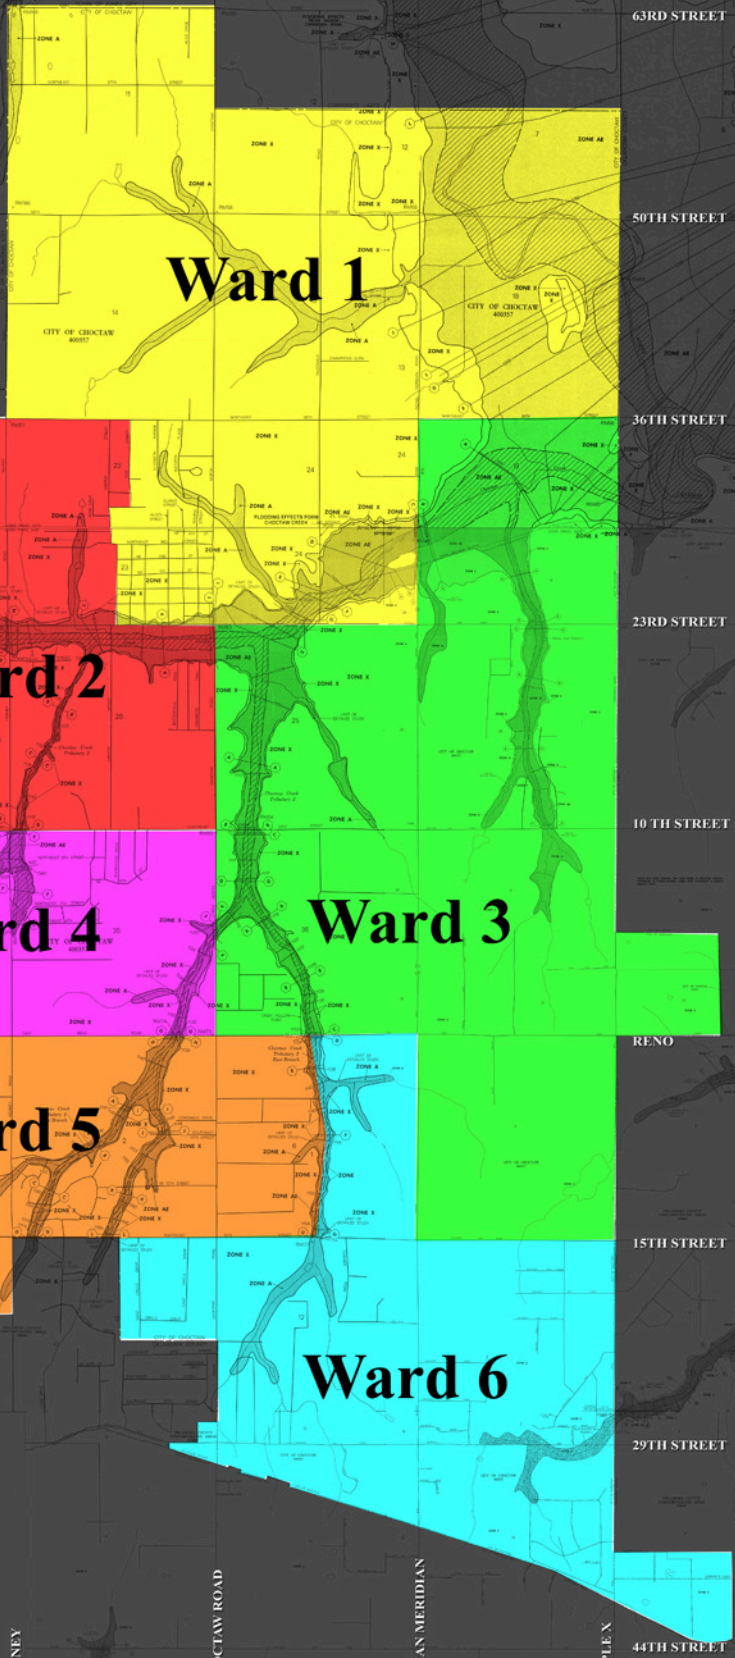

- Ward 1 Ron Bradshaw
- Ward 2 Bill Filler
- Ward 3 Jeannie Abts
- Ward 4 Roger Malone
- Ward 5 Steve Krieske
- Ward 6 Larry Goeller

City of Choctaw, Oklahoma Official Ward Map 2009

WESTMINSTER

ANDERSON RD.

HIWASSEE

HENNEY

CHOCTAW ROAD

INDIAN MERIDIAN

TRIPLE X