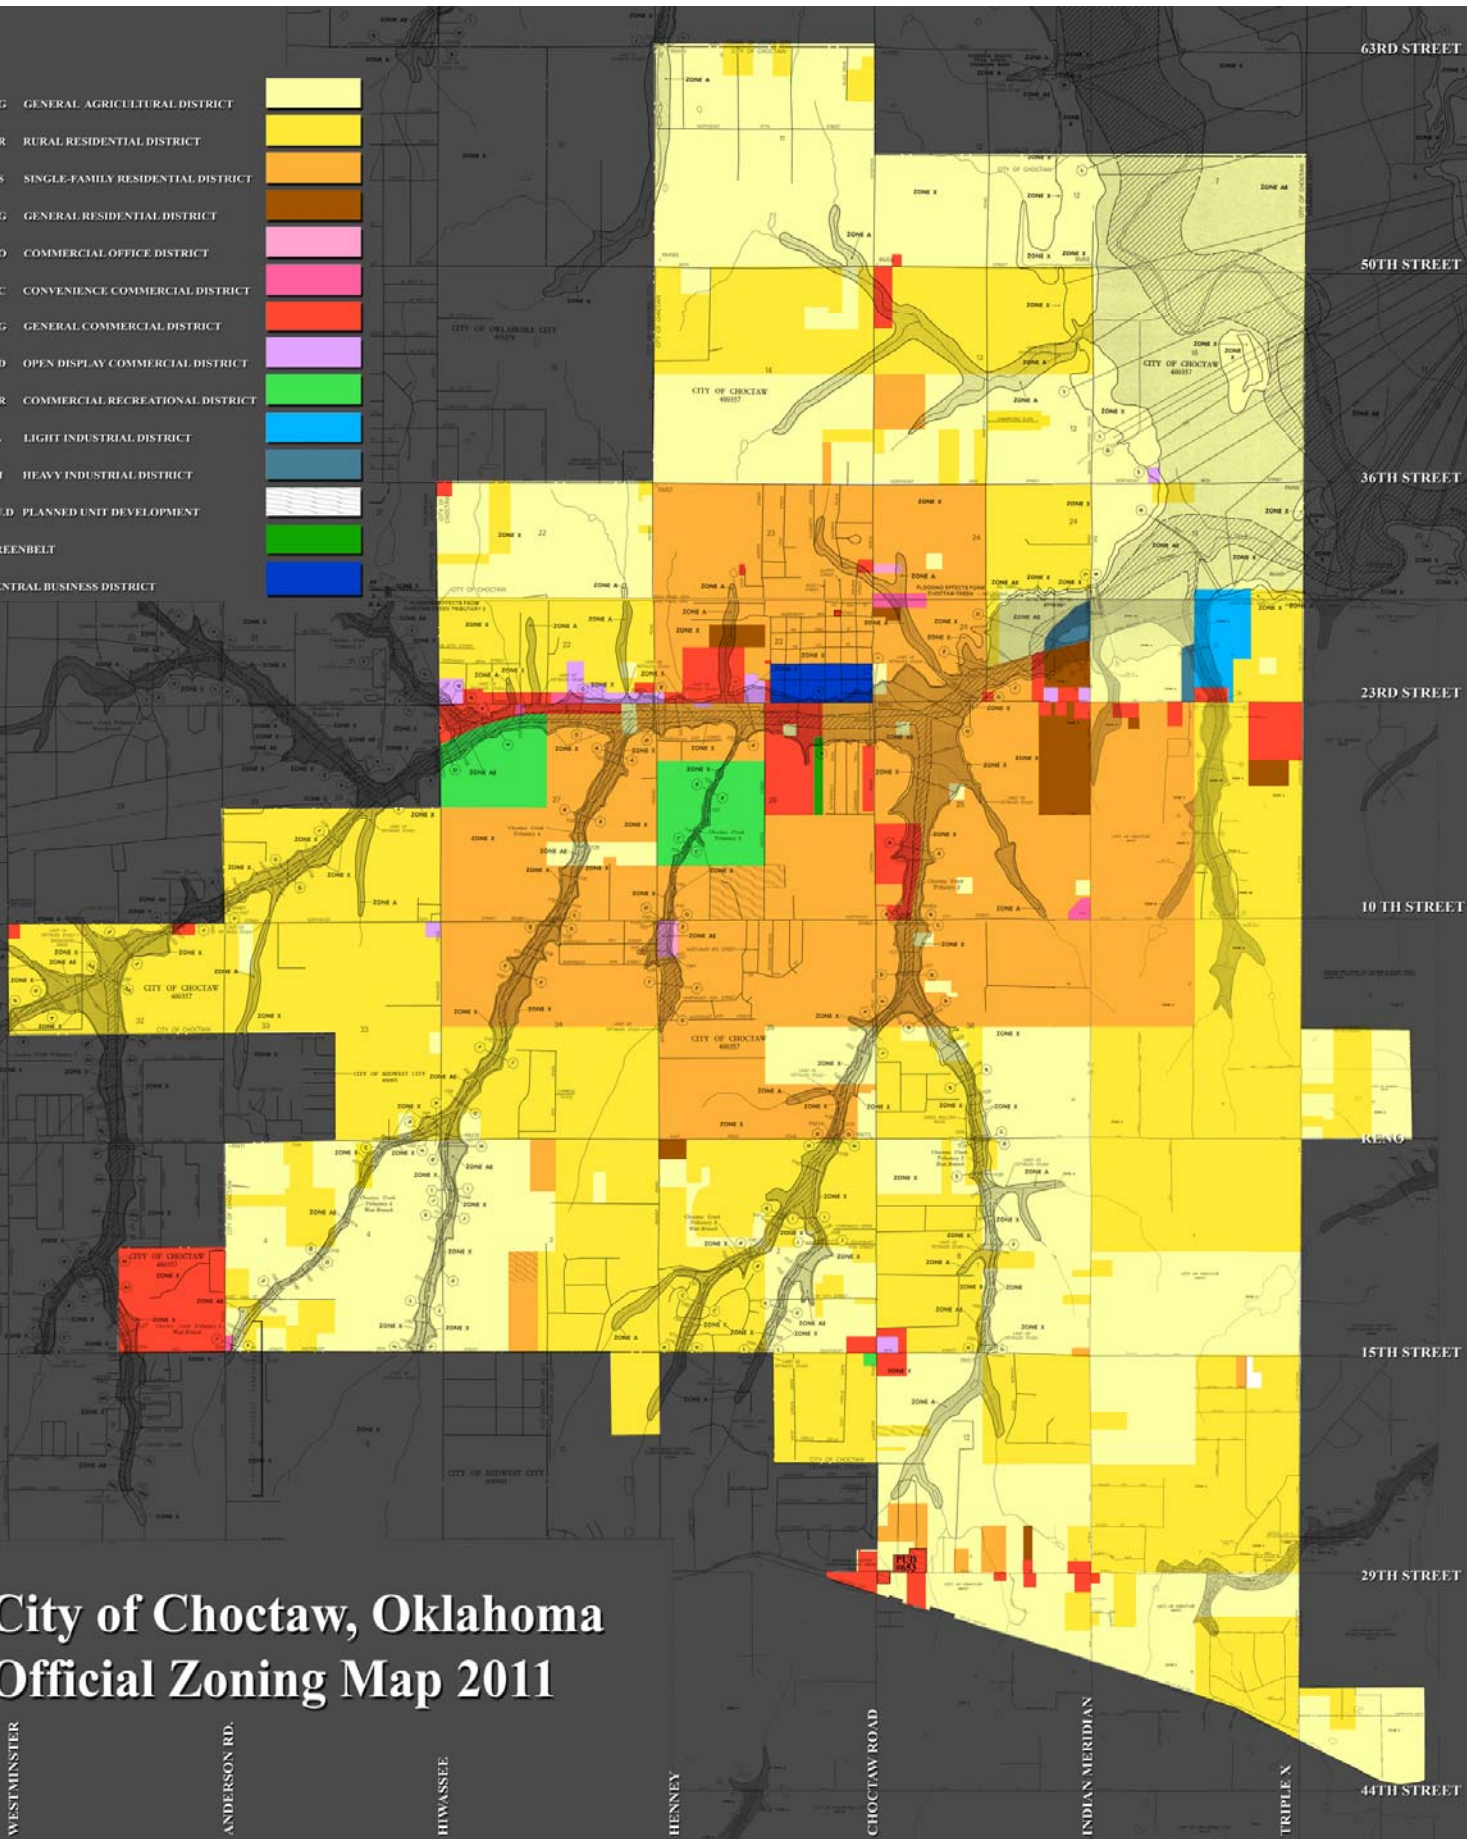

- A-G GENERAL AGRICULTURAL DISTRICT
- R-R RURAL RESIDENTIAL DISTRICT
- R-S SINGLE-FAMILY RESIDENTIAL DISTRICT
- R-G GENERAL RESIDENTIAL DISTRICT
- C-O COMMERCIAL OFFICE DISTRICT
- C-C CONVENIENCE COMMERCIAL DISTRICT
- C-G GENERAL COMMERCIAL DISTRICT
- C-D OPEN DISPLAY COMMERCIAL DISTRICT
- C-R COMMERCIAL RECREATIONAL DISTRICT
- I-L LIGHT INDUSTRIAL DISTRICT
- I-H HEAVY INDUSTRIAL DISTRICT
- P.U.D. PLANNED UNIT DEVELOPMENT
- GREENBELT
- CENTRAL BUSINESS DISTRICT

City of Choctaw, Oklahoma Official Zoning Map 2011

WESTMINSTER ANDERSON RD. HUNNASEE HENNEY CHOCTAW ROAD INDIAN MERIDIAN TRIPLE X