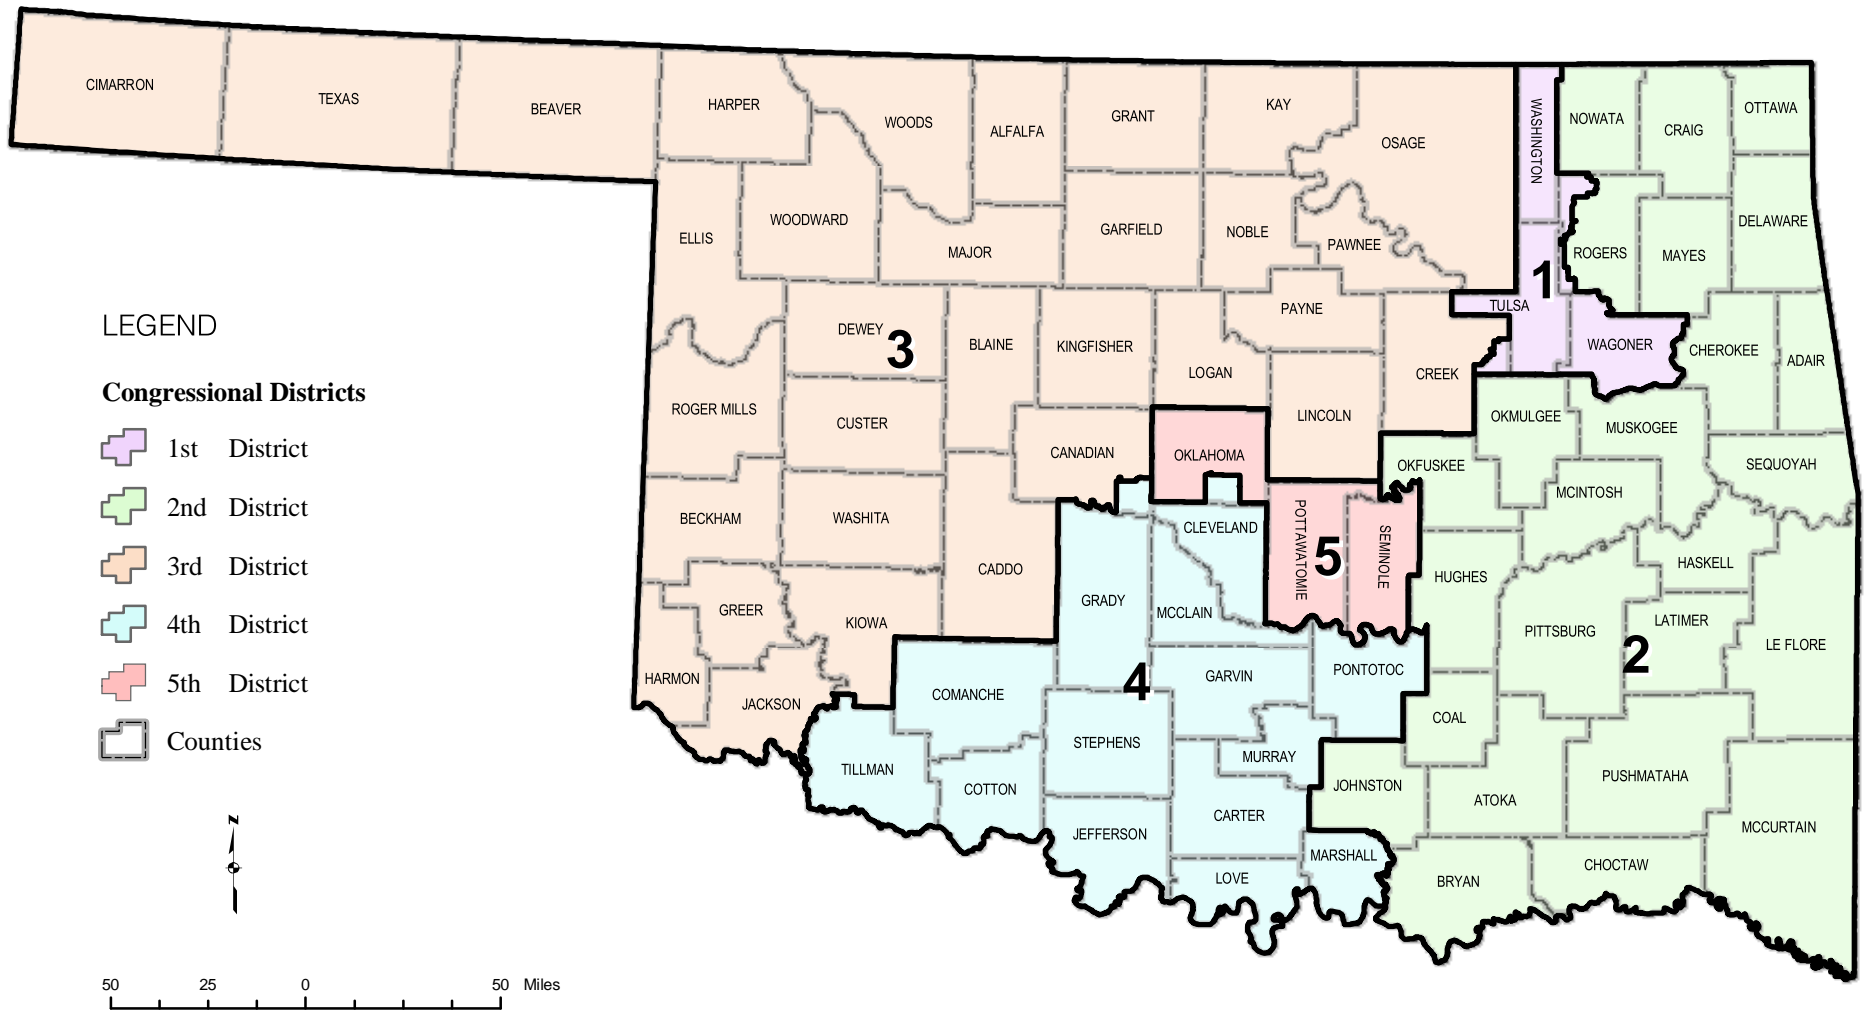

OKLAHOMA CONGRESSIONAL DISTRICTS

2002 - 2010 ELECTIONS

SOURCE: Oklahoma House of Representatives, GIS OFFICE